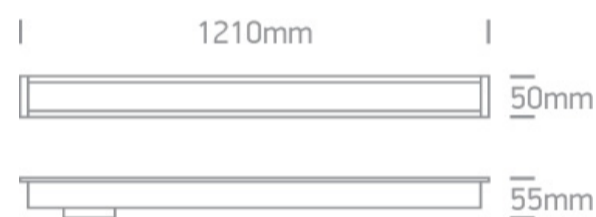

11 Office & Kitchen>UGR19 Recessed LED Linear Profiles

38145AR/B/C

40W UGR19 Recessed linear with diffuser, ideal for offices.
Complete with 1000mA driver , 6pcs fixing clips, 4pcs connectors & 2pcs end cups. .

Complies with standard EN60598-1 and any other specific standards.

Downloads

Dimensions

Gallery

Physical Specification

Item Group

11 Office & Kitchen

Family

PC

Shape

Rectangular

Length	1210mm
Width	50mm
Height	55mm
Cutout Hole Width	1200mm
Cutout Hole Length	37mm
Recessed Ceiling	Yes
Depth Required	80mm
Indoor	Yes
Adjustable	No

Electrical Characteristics

Gear	Built In
Fitting + Driver	
Input Voltage	220-240V
50 Hz	Yes
60 Hz	Yes
Safety Class	
Power(Watts)	40W
IP Rating	IP20
Light Source	LED built in
Dimmable	No
F Mark	

Fitting	
Input Type	Constant Current
Input Current	1000mA
Voltage	38V
Power(Watts)	38W
IP Rating	IP20
Light Source	LED built in

LED Type

SMD 2835

Завантажено з mamadecor.ua

LED Brand

Epistar

Gear

Gear Type