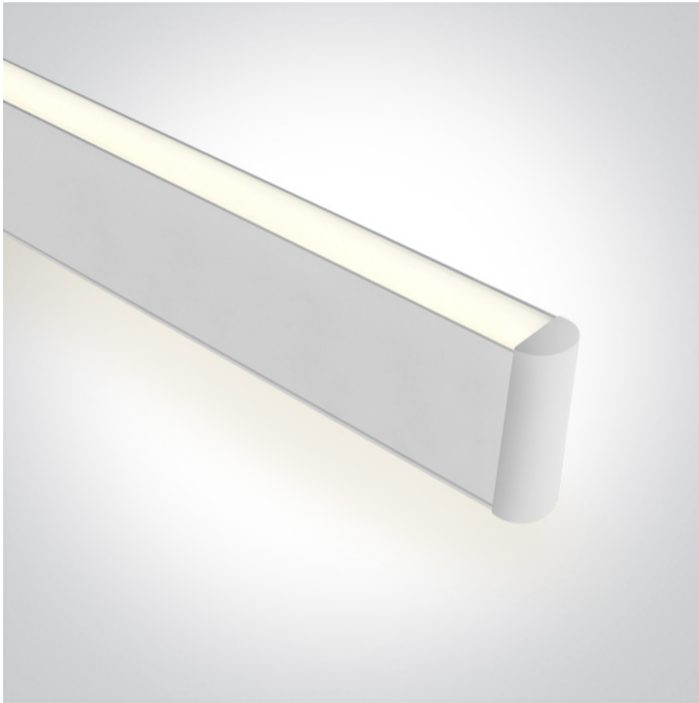

11 Office & Kitchen>Up & Down LED Linear Profiles

38140AU/W/C

40W suspended linear diffuser with uplight, ideal for offices.

Complete with 900mA driver and 3m suspension kit.

Complies with standard EN60598-1 and any other specific standards.

Downloads

Dimensions

Gallery

Physical Specification

Item Group

11 Office & Kitchen

Family

Up & Down LED Linear Profiles

Order Code

38140AU/W/C

Colour

White

Material

Aluminium

Diffuser Material

Plastic