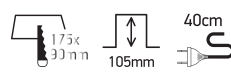

INSTALLATION MANUAL

51212E

ecolight

90
CRI

700mA | COB LED | 2x12W | IP44 | Die cast | Adjustable

Requires 700mA driver.

one
LIGHT

Warnings: