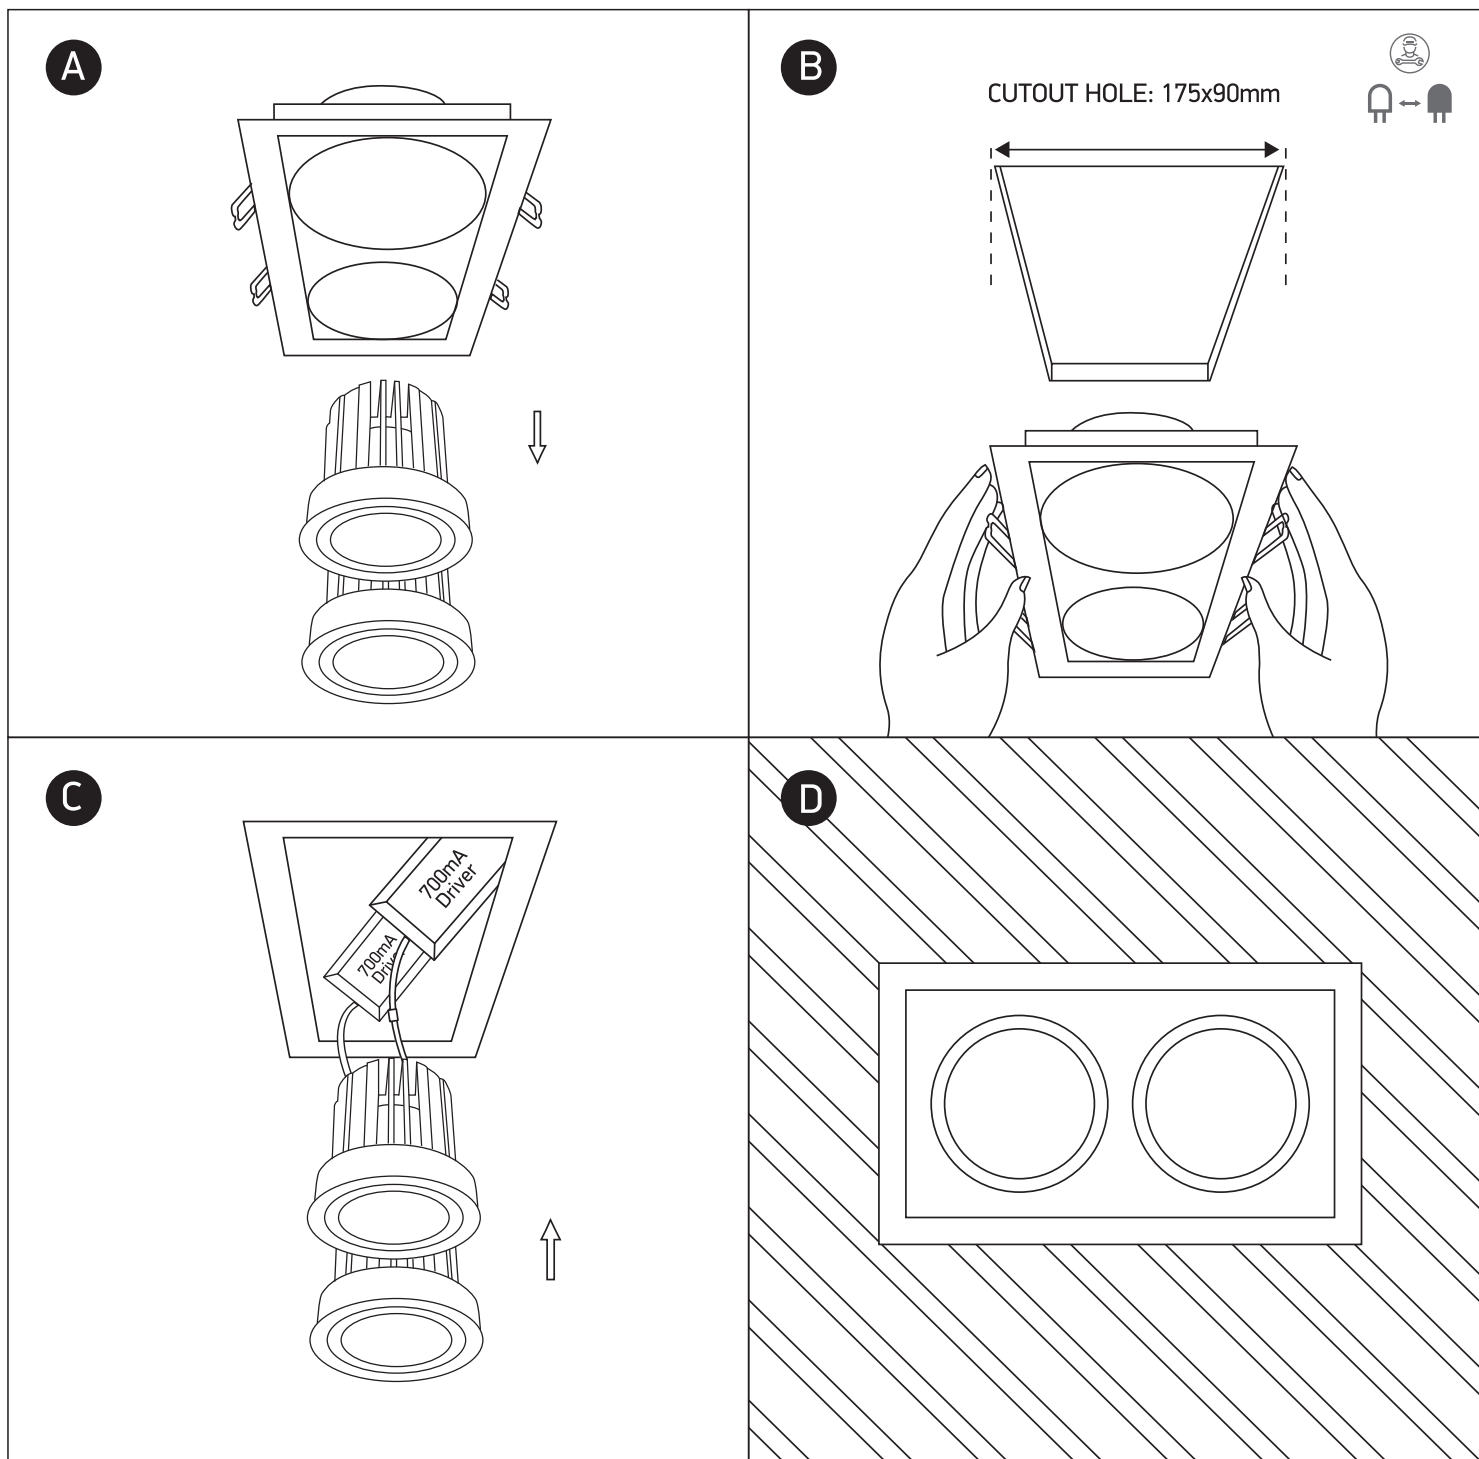

INSTALLATION MANUAL

51212E

ecolight

90
CRI

700mA | COB LED | 2x12W | IP44 | Die cast | Adjustable

Requires 700mA driver.

one
LIGHT

Warnings: