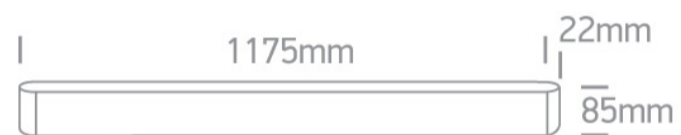

11 Office & Kitchen>Up & Down LED Linear Profiles

38140AU/B/W

40W suspended linear diffuser with uplight, ideal for offices.

Complete with 900mA driver and 3m suspension kit.

Complies with standard EN60598-1 and any other specific standards.

Downloads

Dimensions

Gallery

Physical Specification

Item Group

11 Office & Kitchen

Family

Up & Down LED Linear Profiles

Shape

Rectangular

| | |
|-------------------|--------|
| Length | 1175mm |
| Width | 22mm |
| Height | 85mm |
| Suspended Ceiling | Yes |
| Indoor | Yes |
| Adjustable | No |

Electrical Characteristics

| Gear | Built In |
|------------------|---|
| Fitting + Driver | |
| Input Voltage | 220-240V |
| 50 Hz | Yes |
| 60 Hz | Yes |
| Safety Class |  |
| Power(Watts) | 40W |
| IP Rating | IP20 |
| Light Source | LED built in |
| Dimmable | No |
| F Mark |  |