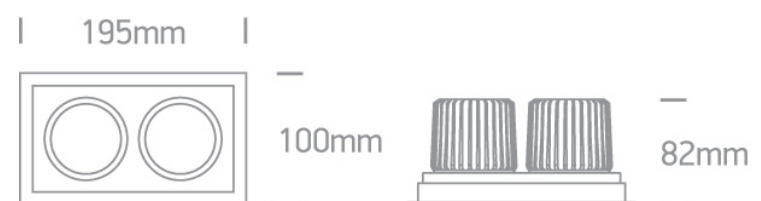

04 Recessed Spots Adjustable LED>The COB Shop & Hotel Range

51212E/W/C

2x12W LED Dark Light Recessed adjustable spot, IP20.

Requires 700mA driver.

Complies with standard EN60598-1 and any other specific standards.

Downloads

Dimensions

Gallery

Must be ordered separately

89015A

89015AT

Physical Specification

Item Group	04 Recessed Spots Adjustable LED
Family	The COB Shop & Hotel Range
Order Code	51212E/W/C
Colour	White
Material	Die Cast
Shape	Rectangular
Length	195mm
Width	100mm
Height	82mm
Cutout Hole Width	175mm
Cutout Hole Length	90mm
Recessed Ceiling	Yes
Depth Required	105mm
Indoor	Yes
Adjustable	2 Directions

Electrical Characteristics

Fitting

Input Type	Constant Current
Input Current	700mA
Safety Class	III
Power(Watts)	12W
IP Rating	IP20

Light Source	LED built in
LED Type	COB
LED Brand	Epistar
LED Number	1
Cable Length	40cm
F Mark	

Illumination Data

Colour Temperature	4000K
Lumen Output	2x1100lm
Light Efficiency	91,67lm/W
CRI	80
Beam Angle	40°
Illumination Diagram	
Dark Light	Yes

Packing Info

Box Length	20cm
Box Width	12,5cm
Box Height	10,5cm
Box Weight	0,650Kg
Pcs/Carton	24
Barcode	5291889047353
HS Code	9405409900