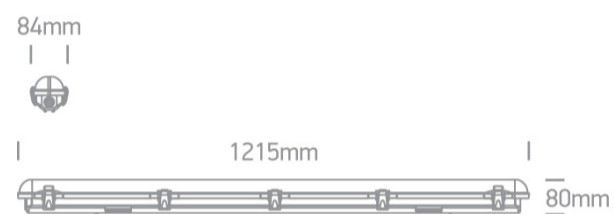

21 Industrial &amp; Floodlights&gt;The High Power IP65 LED Range Single

**38136ME/C**

Industrial Emergency fitting. Stainless steel clips included.  
Polycarbonate body and diffuser.

Supplied with non-dimmable LED driver.

## Dimensions

Grey

Material

PC

Diffuser Material

PC

Shape

Rectangular

Length	1215mm
Width	84mm
Height	80mm
Surface Ceiling	Yes
Surface Wall	Yes
Indoor	Yes
Outdoor	Yes
Adjustable	No
IK Rating	8

## Packing Info

Box Length	122cm
Box Width	8,3cm
Box Height	9cm
Box Weight	1.633kg
Pcs/Carton	9
Barcode	5291889073772
HS Code	9405114090