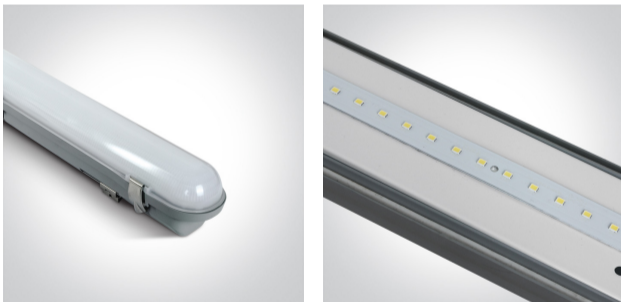

Gallery

Physical Specification

Item Group

21 Industrial & Floodlights

Family

The High Power IP65 LED Range Single

Order Code

38136ME/C

Colour

Grey

Material

PC

Diffuser Material

PC

Shape

Rectangular