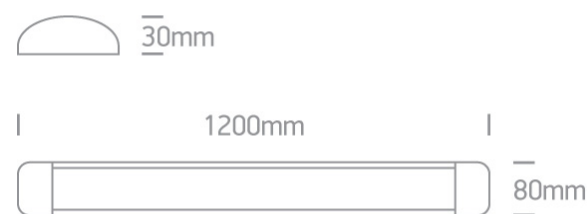

Downloads

Dimensions