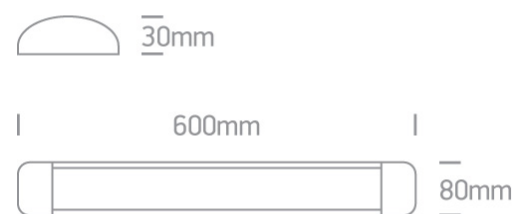

11 Office & Kitchen>The LED Linear Range

38120L/W/W

20W LED fitting ideal for office installation, IP20.

Supplied with non-dimmable LED driver.

Complies with standard EN60598-1 and any other specific standards.

Downloads

Dimensions

Accessories

050090

Physical Specification

Item Group

11 Office & Kitchen

Family

The LED Linear Range

Order Code

38120L/W/W

Colour

White

Material

Aluminium

Diffuser Material

PC

Shape	Rectangular
Length	600mm
Width	80mm
Height	30mm
Surface Ceiling	Yes
Indoor	Yes

Electrical Characteristics

Gear	Built In
Fitting + Driver	
Input Voltage	220-240V
50 Hz	Yes
60 Hz	Yes
Safety Class	
Power(Watts)	20W
IP Rating	IP20
Light Source	LED built in
Dimmable	No
F Mark	