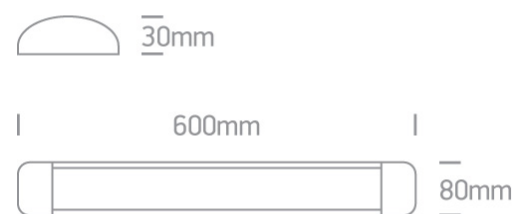

11 Office & Kitchen>The LED Linear Range

38120L/W/C

20W LED fitting ideal for office installation, IP20.

Supplied with non-dimmable LED driver.

Complies with standard EN60598-1 and any other specific standards.

Downloads

Dimensions

Accessories

050090

Physical Specification

Item Group

11 Office & Kitchen

Family

PC

Shape	Rectangular
Length	600mm
Width	80mm
Height	30mm
Surface Ceiling	Yes
Indoor	Yes

Electrical Characteristics

Gear	Built In
Fitting + Driver	
Input Voltage	220-240V
50 Hz	Yes
60 Hz	Yes
Safety Class	
Power(Watts)	20W
IP Rating	IP20
Light Source	LED built in
Dimmable	No
F Mark	

Illumination Data

Colour Temperature	4000K
Lumen Output	1800lm
Light Efficiency	90lm/W
CRI	80
Illumination Diagram	

Packing Info

Box Length	62cm
Box Width	13,5cm
Box Height	3,5cm
Box Weight	0.541kg
Pcs/Carton	12
Barcode	5291889052197
HS Code	9405413990