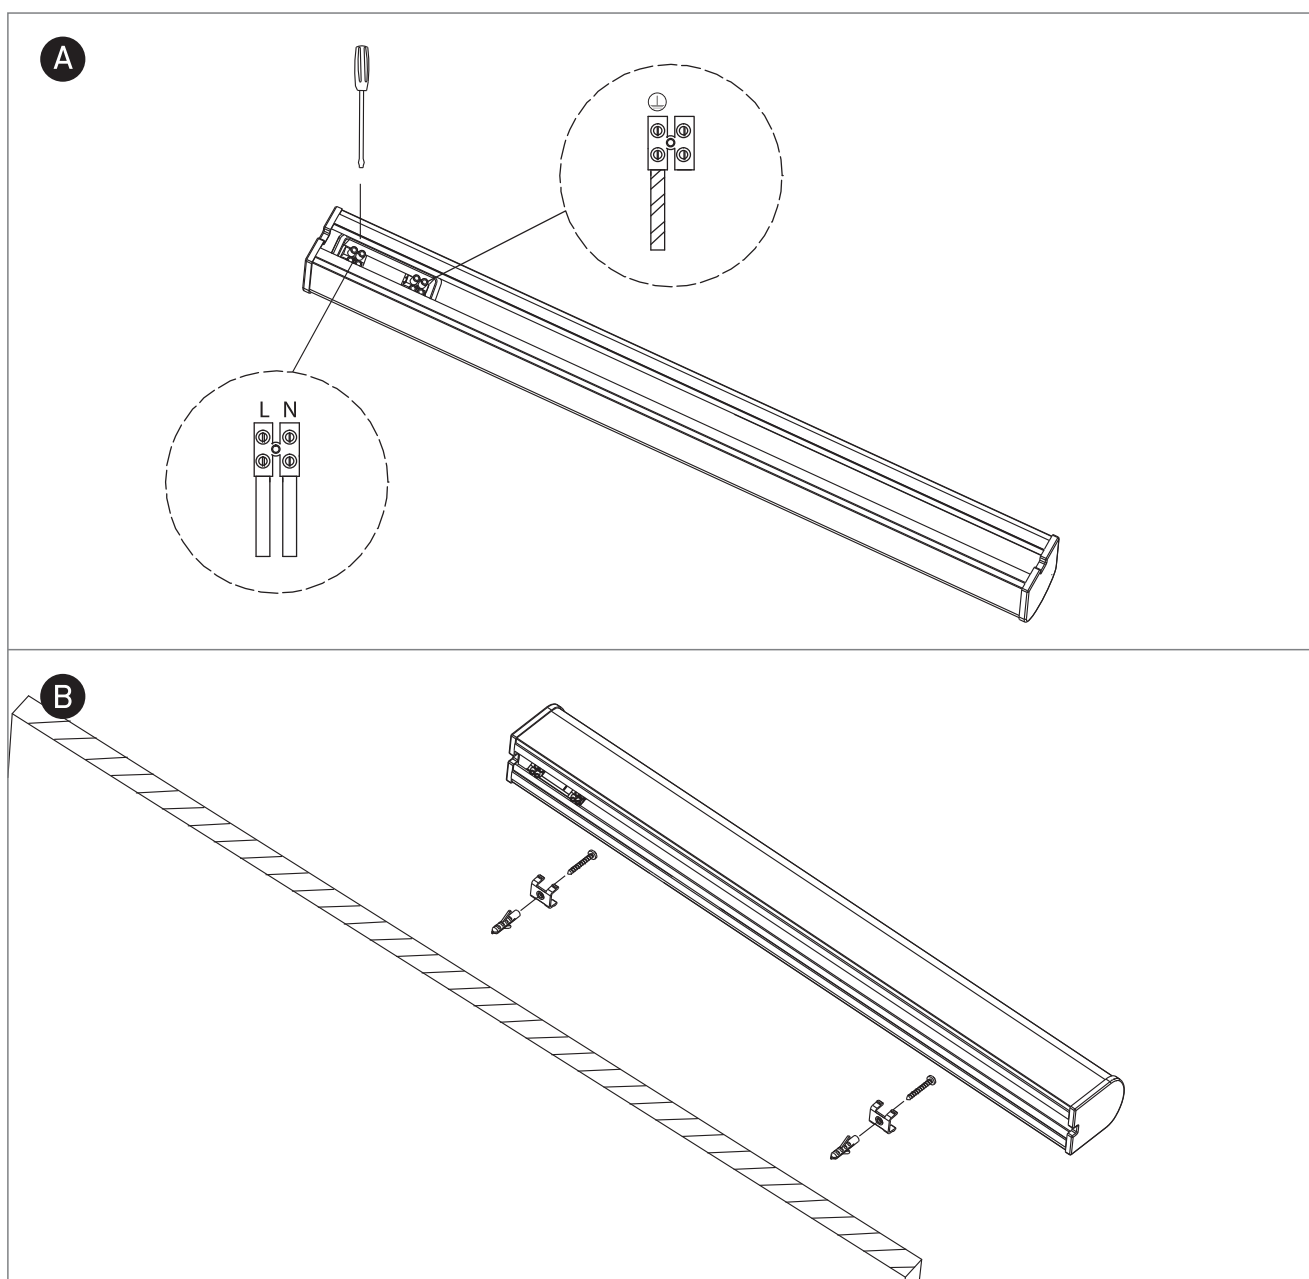

INSTALLATION MANUAL

38115C, 38120C

ecolight

80
CRI

Complete with driver.

38115C: 230V | SMD 2835 | 15W | IP44 | Aluminium + PC

38120C: 230V | SMD 2835 | 20W | IP44 | Aluminium + PC

one
LIGHT