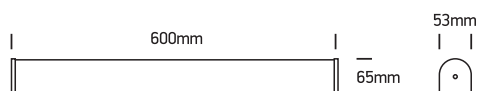

INSTALLATION MANUAL

38115C, 38120C

ecolight

80
CRI

Complete with driver.

38115C: 230V | SMD 2835 | 15W | IP44 | Aluminium + PC

38120C: 230V | SMD 2835 | 20W | IP44 | Aluminium + PC

one
LIGHT