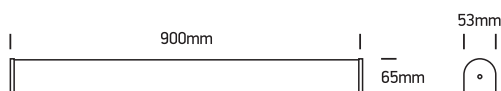

INSTALLATION MANUAL

38115C, 38120C

ecolight

80
CRI

Complete with driver.

38115C: 230V | SMD 2835 | 15W | IP44 | Aluminium + PC

38120C: 230V | SMD 2835 | 20W | IP44 | Aluminium + PC

one
LIGHT