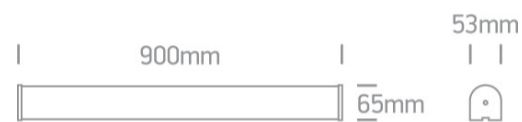

18 Bathroom>The Mirror LED Round Aluminium + PC

38120C/W

20W LED fitting ideal for installation above the bathroom mirror, IP44.

Supplied with non-dimmable LED driver.

Complies with standard EN60598-1 and any other specific standards.

Downloads

Dimensions

Gallery

Physical Specification

Item Group

18 Bathroom

Family

The Mirror LED Round Aluminium + PC

Shape

Rectangular

Length	900mm
Width	65mm
Height	53mm
Surface Wall	Yes
Indoor	Yes

Electrical Characteristics

Gear	Built In
------	----------

Fitting + Driver

Input Voltage	220-240V
50 Hz	Yes
60 Hz	Yes
Safety Class	
Power(Watts)	20W
IP Rating	IP44
Light Source	LED built in
Dimmable	No
F Mark	

Illumination Data

Colour Temperature	3000K
Lumen Output	1700lm
Light Efficiency	85lm/W
CRI	80
Illumination Diagram	

Packing Info

Box Length	92cm
Box Width	6cm
Box Height	7,5cm
Box Weight	0.930kg
Pcs/Carton	10
Barcode	5291889055792
HS Code	9405413990