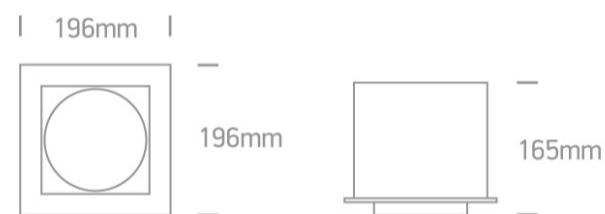

07 Downlights Adjustable LED>The Box Type Shop Range

51138/W/C

38W COB LED Recessed adjustable downlight, shop range, IP20.

Supplied with non-dimmable LED driver.

Complies with standard EN60598-1 and any other specific standards.

Downloads

Dimensions

Gallery

Physical Specification

Item Group

07 Downlights Adjustable LED

Family

The Box Type Shop Range

Length

196mm

Width	196mm
Height	165mm
Cutout Hole Width	170mm
Cutout Hole Length	170mm
Recessed Ceiling	Yes
Depth Required	200mm
Indoor	Yes
Adjustable	2 Directions

Electrical Characteristics

Gear	External-Included
Fitting + Driver	
Input Voltage	100-240V
50 Hz	Yes
60 Hz	Yes
Safety Class	
Power(Watts)	38W
IP Rating	IP20
Light Source	LED built in
Dimmable	No
F Mark	

Illumination Data

Colour Temperature	4000K
Lumen Output	2450lm
Light Efficiency	64,47lm/W
CRI	80
Beam Angle	38°
Illumination Diagram	

Packing Info

Box Length	23cm
------------	------

Box Width	20,5cm
Box Height	18cm
Box Weight	2kg
Pcs/Carton	8
Barcode	5291889035473
HS Code	9405409900