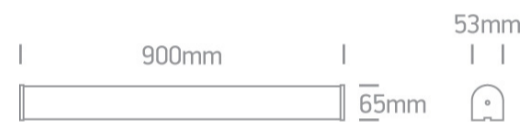

18 Bathroom>The Mirror LED Round Aluminium + PC

38120C/C

20W LED fitting ideal for installation above the bathroom mirror, IP44.

Supplied with non-dimmable LED driver.

Complies with standard EN60598-1 and any other specific standards.

Downloads

Dimensions

Gallery

Physical Specification

Item Group	18 Bathroom
Family	The Mirror LED Round Aluminium + PC
Order Code	38120C/C
Colour	Chrome
Material	Aluminium
Diffuser Material	PC
Shape	Rectangular

Length	900mm
Width	65mm
Height	53mm
Surface Wall	Yes
Indoor	Yes

Electrical Characteristics

Gear	Built In
------	----------

Fitting + Driver

Input Voltage	220-240V
50 Hz	Yes
60 Hz	Yes
Safety Class	
Power(Watts)	20W
IP Rating	IP44
Light Source	LED built in
Dimmable	No
F Mark	

Illumination Data

Colour Temperature	4000K
Lumen Output	1700lm
Light Efficiency	85lm/W
CRI	80
Illumination Diagram	

Packing Info

Box Length	92cm
Box Width	6cm
Box Height	7,5cm
Box Weight	0.930kg
Pcs/Carton	10
Barcode	5291889046257
HS Code	9405413990