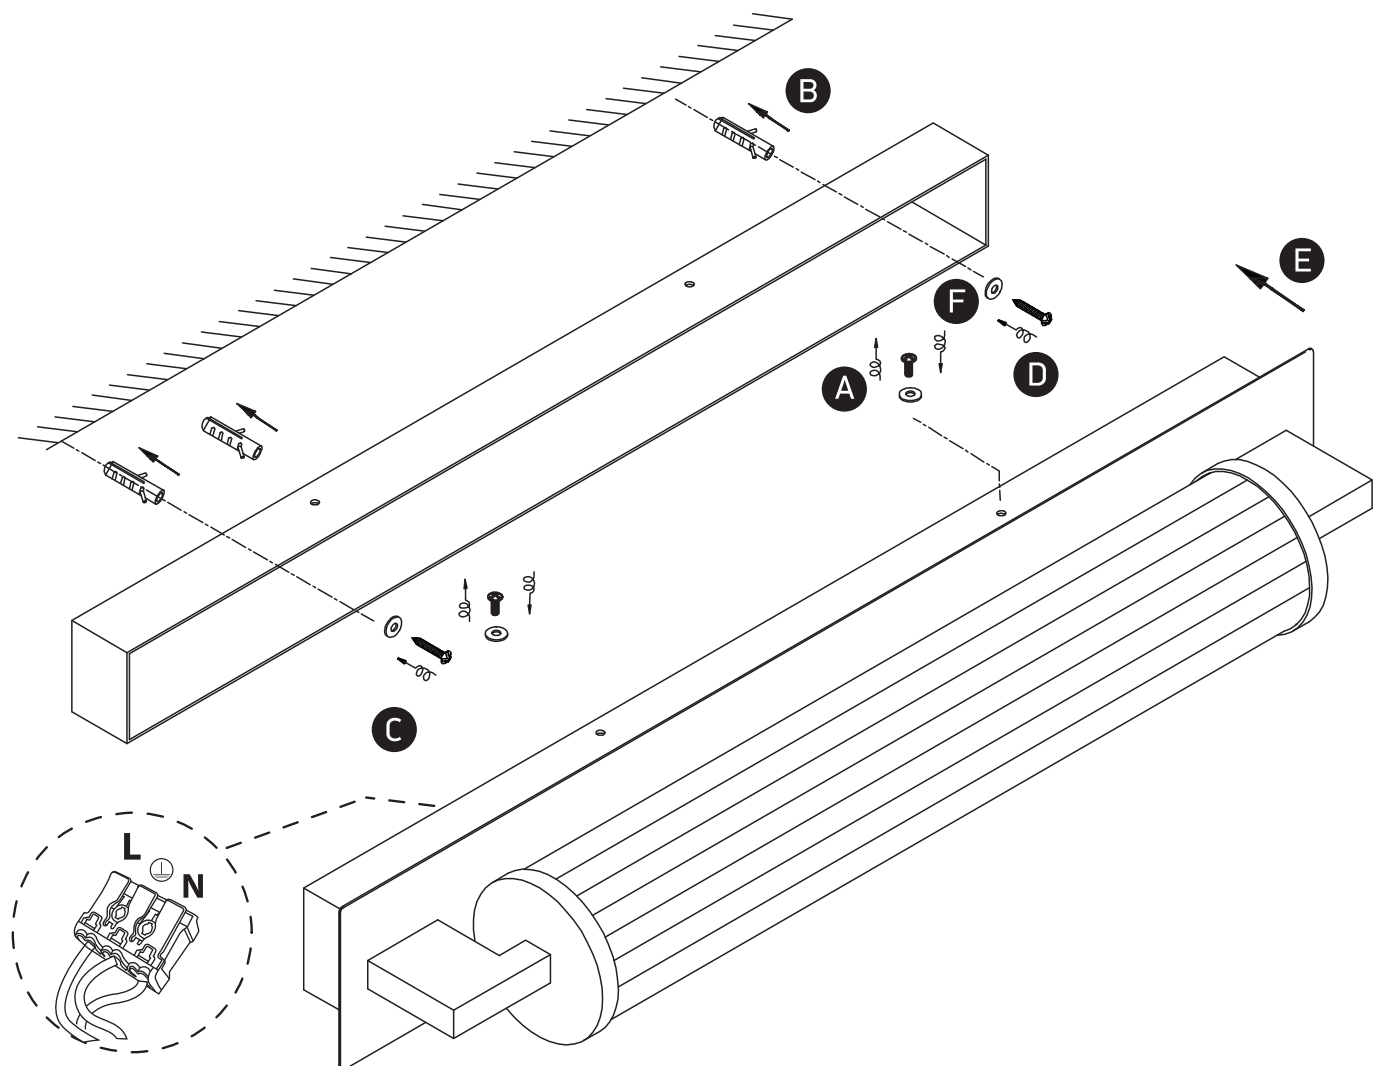

INSTALLATION MANUAL

38118N

ecolight

230V | SMD 2835 | 18W | IP44 | Aluminium + glass

80
CRI

580mm

105mm

115mm

Complete with 500mA driver.

one
LIGHT

Warnings:

1. Make sure that the product is installed properly before connecting to electricity.
2. Do not cover the fitting.
3. Maintenance and installation should only be carried out by a professional electrician.