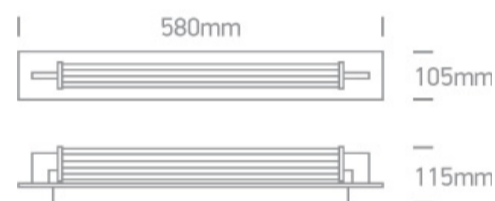

16 Bathroom &amp; Mirror&gt;Classic Mirror Lights

38118N/C/W

18W LED fitting ideal for installation above the bathroom mirror, IP44.

Supplied with non-dimmable LED driver.

Complies with standard EN60598-1 and any other specific standards.

## Dimensions

## Physical Specification

|                   |                       |
|-------------------|-----------------------|
| Item Group        | 16 Bathroom & Mirror  |
| Family            | Classic Mirror Lights |
| Order Code        | 38118N/C/W            |
| Colour            | Chrome                |
| Material          | Aluminium             |
| Diffuser Material | Glass                 |
| Shape             | Rectangular           |
| Length            | 580mm                 |
| Width             | 105mm                 |
| Height            | 115mm                 |
| Surface Wall      | Yes                   |
| Indoor            | Yes                   |