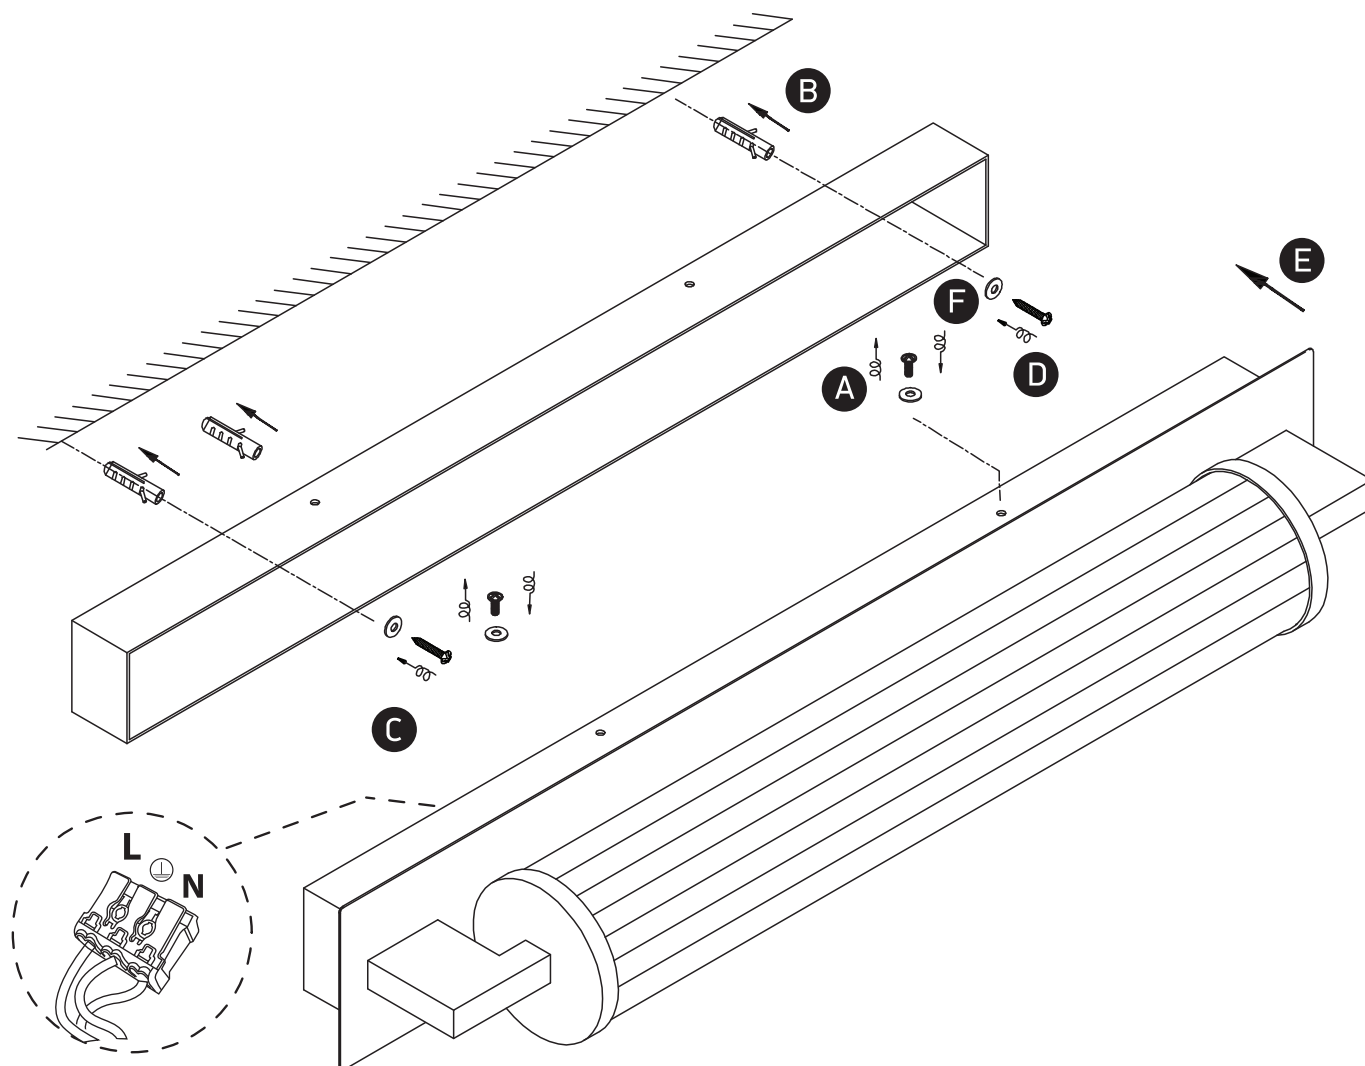

INSTALLATION MANUAL

38118N

ecolight

230V | SMD 2835 | 18W | IP44 | Aluminium + glass
Complete with 500mA driver.

80
CRI

105mm

115mm

Warnings: