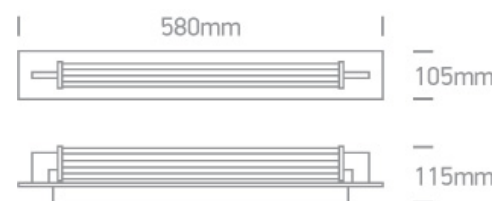

16 Bathroom & Mirror > Classic Mirror Lights

38118N/BBS/W

18W LED fitting ideal for installation above the bathroom mirror, IP44.

Supplied with non-dimmable LED driver.

Complies with standard EN60598-1 and any other specific standards.

Downloads

Dimensions

Physical Specification

Item Group	16 Bathroom & Mirror
Family	Classic Mirror Lights
Order Code	38118N/BBS/W
Colour	Brushed Brass
Material	Aluminium
Diffuser Material	Glass
Shape	Rectangular
Length	580mm
Width	105mm
Height	115mm
Surface Wall	Yes
Indoor	Yes

Electrical Characteristics

Gear	Built In
Fitting + Driver	
Input Voltage	220-240V
50 Hz	Yes
60 Hz	Yes
Safety Class	
Power(Watts)	18W
IP Rating	IP44
Light Source	LED built in
Dimmable	No
F Mark	

Fitting	
Input Type	Constant Current
Input Current	700mA
Voltage	25V
Power(Watts)	17,5W
IP Rating	IP44
Light Source	LED built in
LED Type	SMD 2835
LED Brand	Sanan