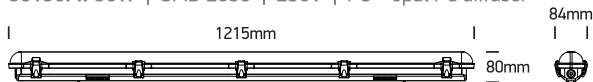

## 38118M, 38136M, 38158M

**80**  
CRI

Complete with driver / Stainless steel clips

**38118M: 15W | SMD 2835 | 230V | PC + opal PC diffuser**

**38136M: 30W | SMD 2835 | 230V | PC + opal PC diffuser**

**38158M: 40W | SMD 2835 | 230V | PC + opal PC diffuser**