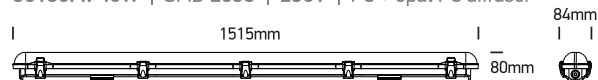

## 38118M, 38136M, 38158M

**80**  
CRI

Complete with driver / Stainless steel clips

**38118M: 15W | SMD 2835 | 230V | PC + opal PC diffuser**

**38136M: 30W | SMD 2835 | 230V | PC + opal PC diffuser**

**38158M: 40W | SMD 2835 | 230V | PC + opal PC diffuser**