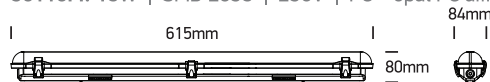

## 38118M, 38136M, 38158M

**80**  
CRI

Complete with driver / Stainless steel clips

**38118M: 15W | SMD 2835 | 230V | PC + opal PC diffuser**

**38136M: 30W | SMD 2835 | 230V | PC + opal PC diffuser**

**38158M: 40W | SMD 2835 | 230V | PC + opal PC diffuser**