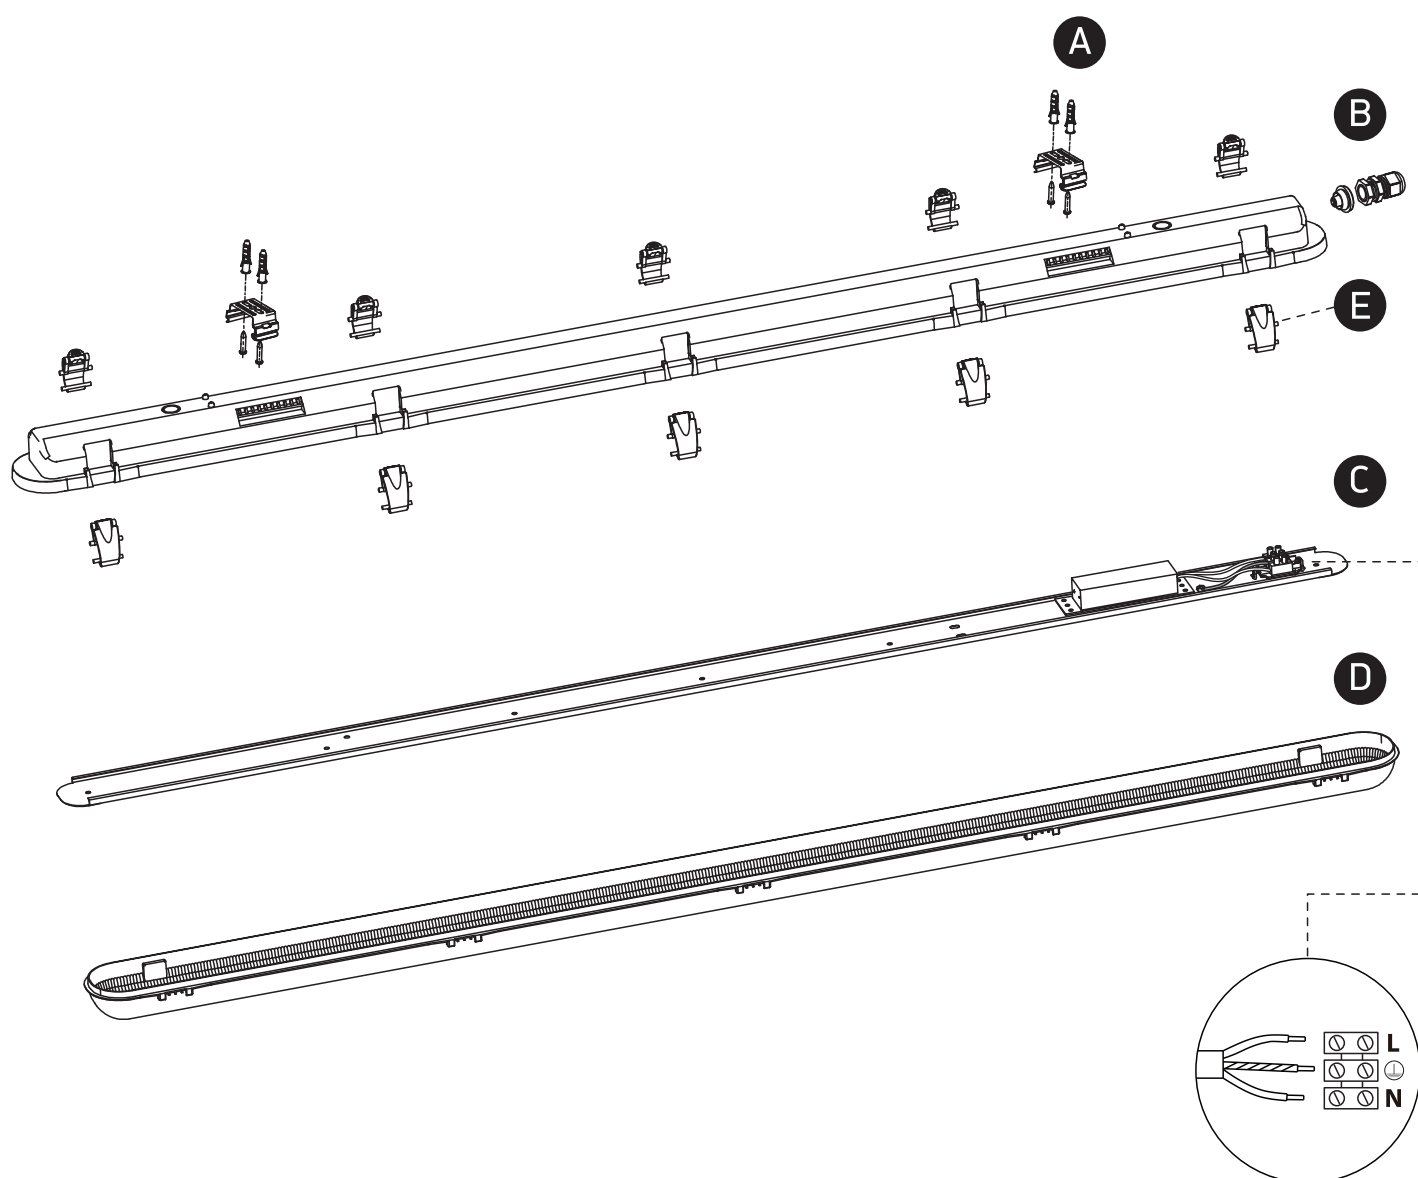

## 38118M, 38136M, 38158M

**80**  
CRI

Complete with driver / Stainless steel clips

**38118M: 15W | SMD 2835 | 230V | PC + opal PC diffuser**

**38136M: 30W | SMD 2835 | 230V | PC + opal PC diffuser**

**38158M: 40W | SMD 2835 | 230V | PC + opal PC diffuser**

**one**  
LIGHT