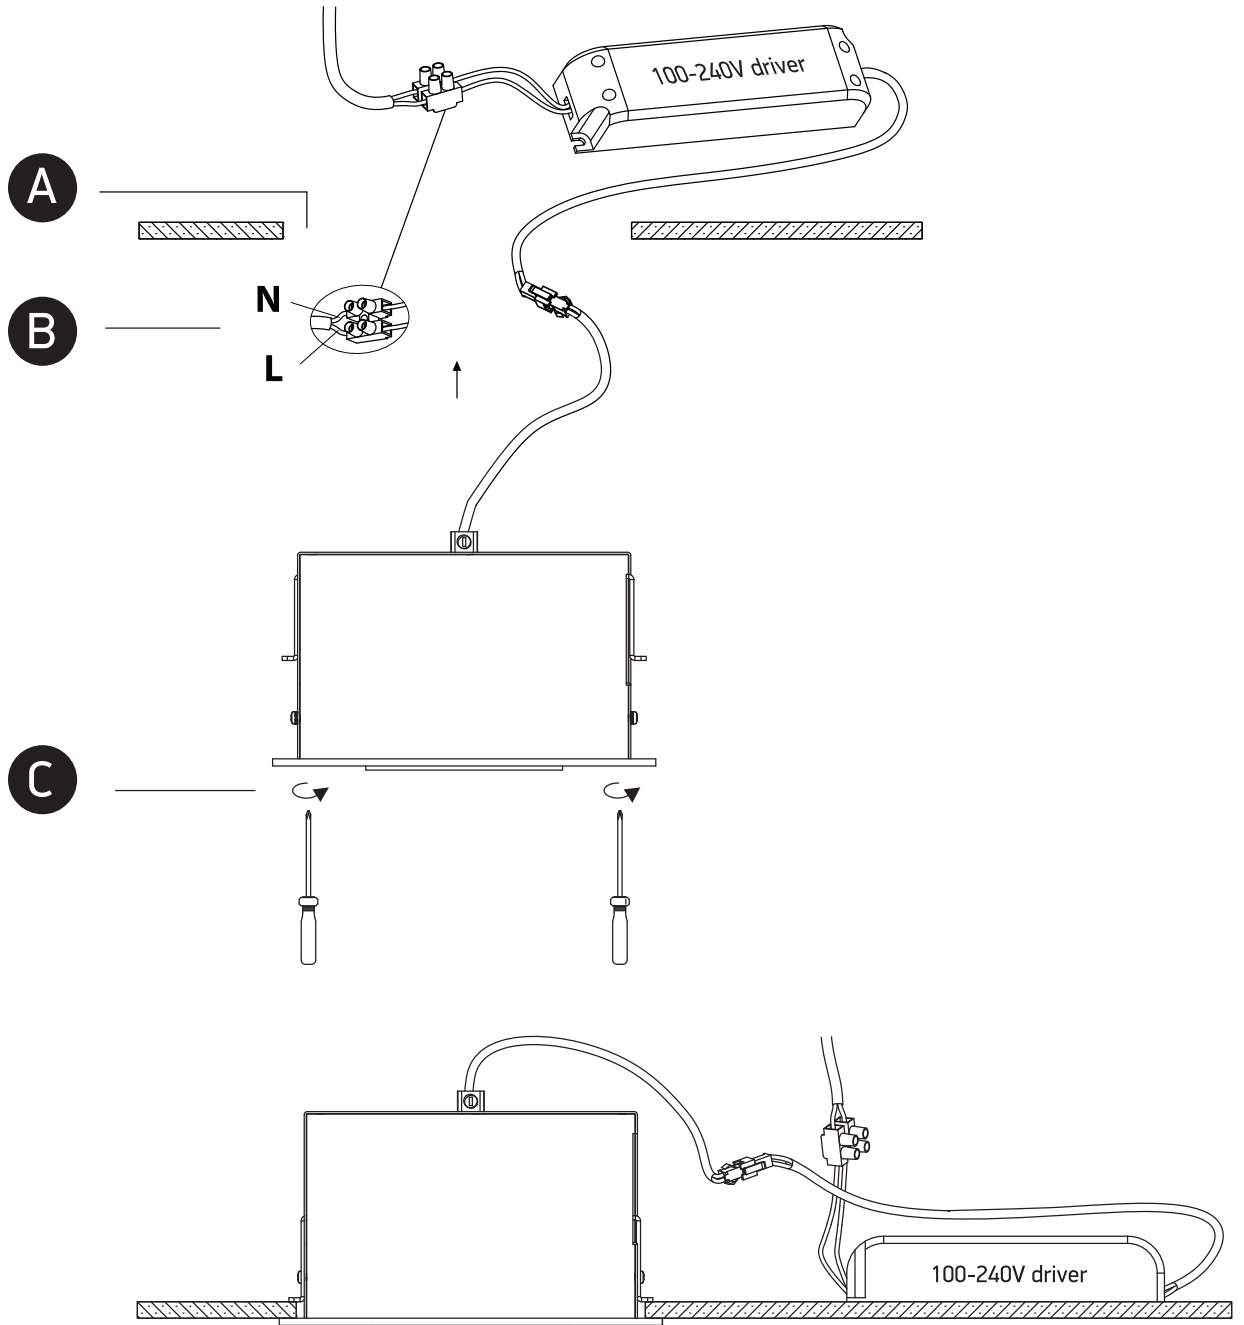

## 51125A

**eco**downlight

ADJUSTABLE

100-240V | 25W | IP20 | Die cast | Adjustable

Complete with LED driver

187mm

187mm

112mm

130mm

165x

165mm

**one**  
LIGHT