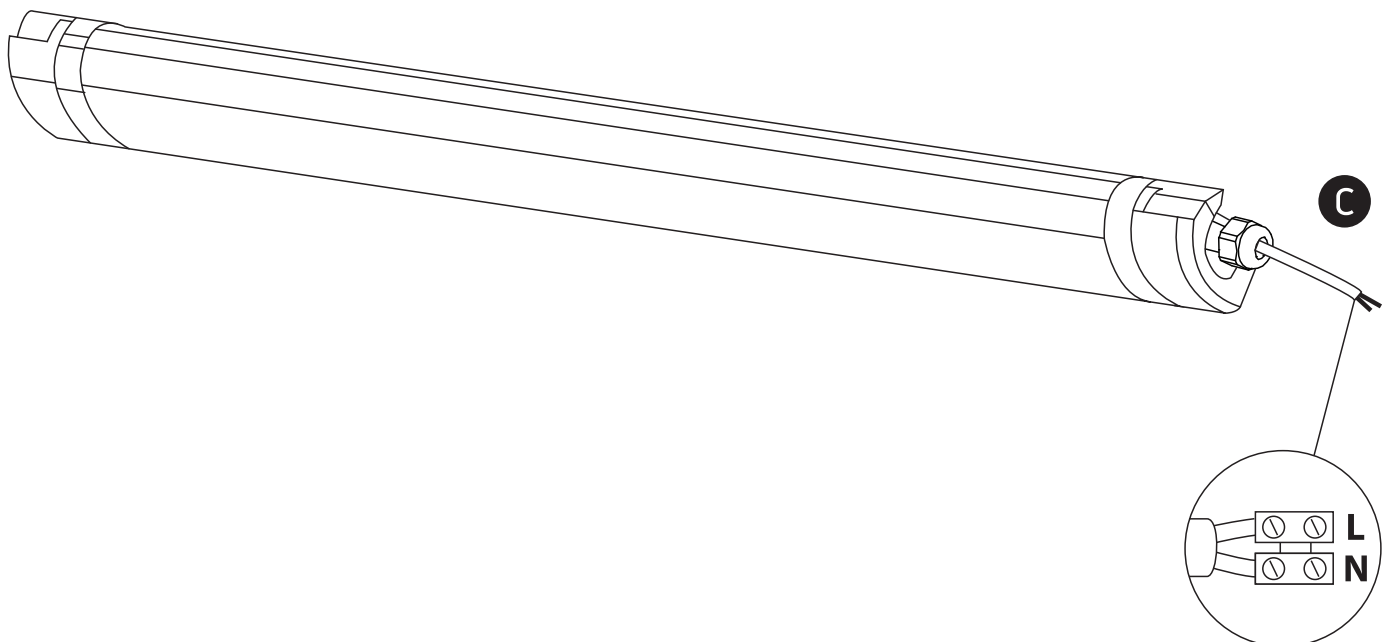

Warnings:

1. Make sure that the product is installed properly before connecting to electricity.
2. Do not cover the fitting.
3. Maintenance and installation should only be carried out by a professional electrician.