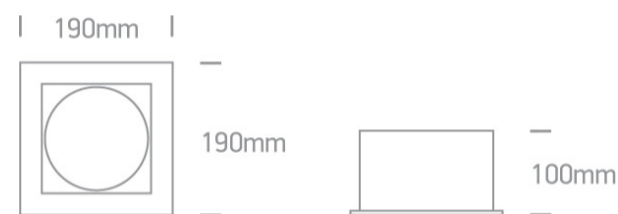

## 07 Downlights Adjustable LED&gt;The COB Box Type Shop Range

51120/W/W

20W COB LED Recessed adjustable downlight, COB square range, IP20.

Supplied with non-dimmable LED driver.

Complies with standard EN60598-1 and any other specific standards.

## Dimensions

White

Material

Aluminium

Shape

Rectangular

Length

190mm

Width	190mm
Height	100mm
Cutout Hole Width	165mm
Cutout Hole Length	165mm
Recessed Ceiling	Yes
Depth Required	140mm
Indoor	Yes
Adjustable	2 Directions

## Packing Info

Box Length	23cm
Box Width	23cm
Box Height	17cm
Box Weight	1,29kg

Pcs/Carton

12

Завантажено з [mamadecor.ua](http://mamadecor.ua)

Barcode

5291889041122

HS Code