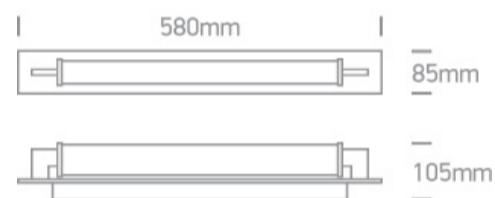

16 Bathroom & Mirror>Classic Mirror Lights

38118K/MC/C

18W LED fitting ideal for installation above the bathroom mirror, IP44.

Supplied with non-dimmable LED driver.

Complies with standard EN60598-1 and any other specific standards.

Downloads

Dimensions

Physical Specification

Item Group	16 Bathroom & Mirror
Family	Classic Mirror Lights
Order Code	38118K/MC/C
Colour	Brushed Chrome
Material	Aluminium
Diffuser Material	Glass
Shape	Rectangular
Length	580mm
Width	85mm
Height	105mm
Surface Wall	Yes
Indoor	Yes

Electrical Characteristics

Gear	Built In
Fitting + Driver	
Input Voltage	220-240V
50 Hz	Yes
60 Hz	Yes
Safety Class	
Power(Watts)	18W
IP Rating	IP44
Light Source	LED built in
Dimmable	No
F Mark	

Fitting	
Input Type	Constant Current
Input Current	700mA
Voltage	25V
Power(Watts)	17,5W
IP Rating	IP44
Light Source	LED built in
LED Type	SMD 2835
LED Brand	Sanan