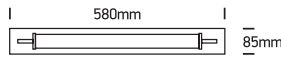

INSTALLATION MANUAL

38118K

ecolight

230V | SMD 2835 | 18W | IP44 | Aluminium + glass

80
CRI

Complete with 700mA driver.

Warnings:

1. Make sure that the product is installed properly before connecting to electricity.
2. Do not cover the fitting.
3. Maintenance and installation should only be carried out by a professional electrician.