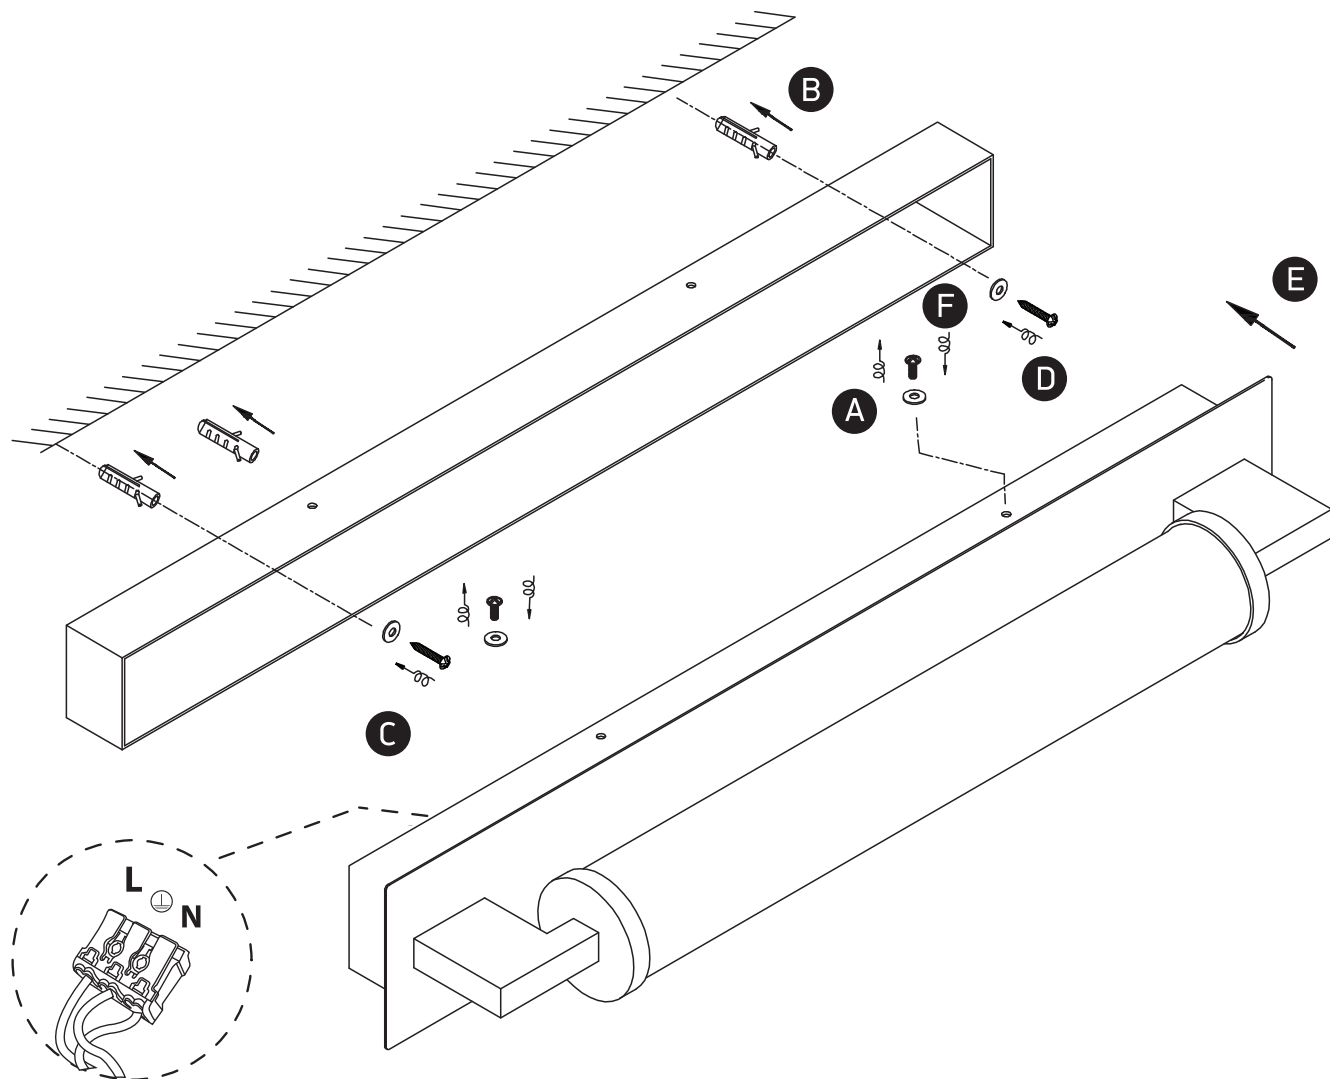

INSTALLATION MANUAL

38118K

ecolight

230V | SMD 2835 | 18W | IP44 | Aluminium + glass

80
CRI

Complete with 700mA driver.

Warnings:

1. Make sure that the product is installed properly before connecting to electricity.
2. Do not cover the fitting.
3. Maintenance and installation should only be carried out by a professional electrician.