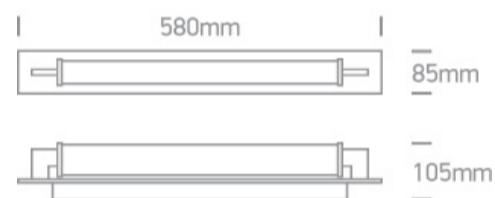

16 Bathroom & Mirror>Classic Mirror Lights

38118K/C/C

18W LED fitting ideal for installation above the bathroom mirror, IP44.

Supplied with non-dimmable LED driver.

Complies with standard EN60598-1 and any other specific standards.

Downloads

Dimensions

Physical Specification

Item Group	16 Bathroom & Mirror
Family	Classic Mirror Lights
Order Code	38118K/C/C
Colour	Chrome
Material	Aluminium
Diffuser Material	Glass
Shape	Rectangular
Length	580mm
Width	85mm
Height	105mm
Surface Wall	Yes
Indoor	Yes

Electrical Characteristics

Gear	Built In
Fitting + Driver	
Input Voltage	220-240V
50 Hz	Yes
60 Hz	Yes
Safety Class	
Power(Watts)	18W
IP Rating	IP44
Light Source	LED built in
Dimmable	No
F Mark	

Fitting	
Input Type	Constant Current
Input Current	700mA
Voltage	25V
Power(Watts)	17,5W
IP Rating	IP44
Light Source	LED built in
LED Type	SMD 2835
LED Brand	Sanan