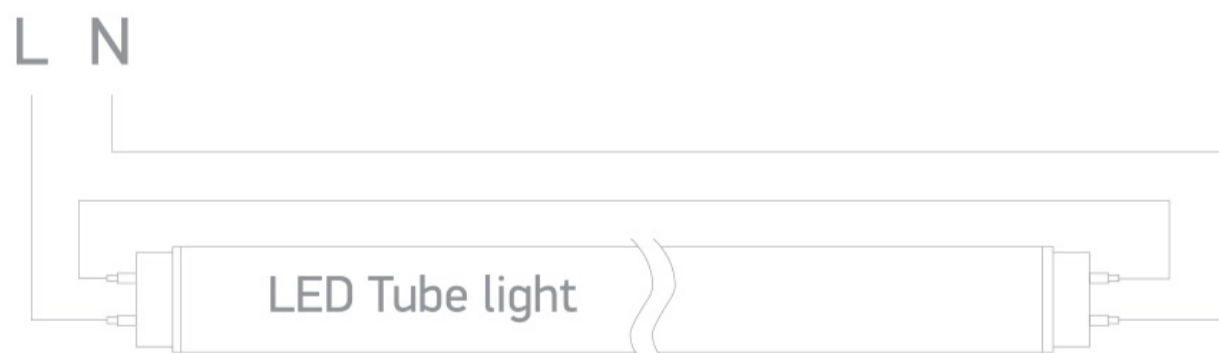

21 Industrial & Floodlights>The IP65 Range For T8 LED Tubes PC + PC

38118E

T8 LED Tubes IP65 Range

Only suitable for T8 LED tubes

Complies with standard EN60598-1 and any other specific standards.

Downloads

Dimensions

Wiring Diagram

Physical Specification

Item Group

21 Industrial & Floodlights

Family

The IP65 Range For T8 LED Tubes PC + PC

Order Code

38118E

Colour

Grey

Material

PC

Diffuser Material	PC
Shape	Circular
Height	655mm
Diameter	80mm
Surface Ceiling	Yes
Surface Wall	Yes
Indoor	Yes
Outdoor	Yes
Adjustable	No
IK Rating	8

Illumination Data

Illumination Diagram