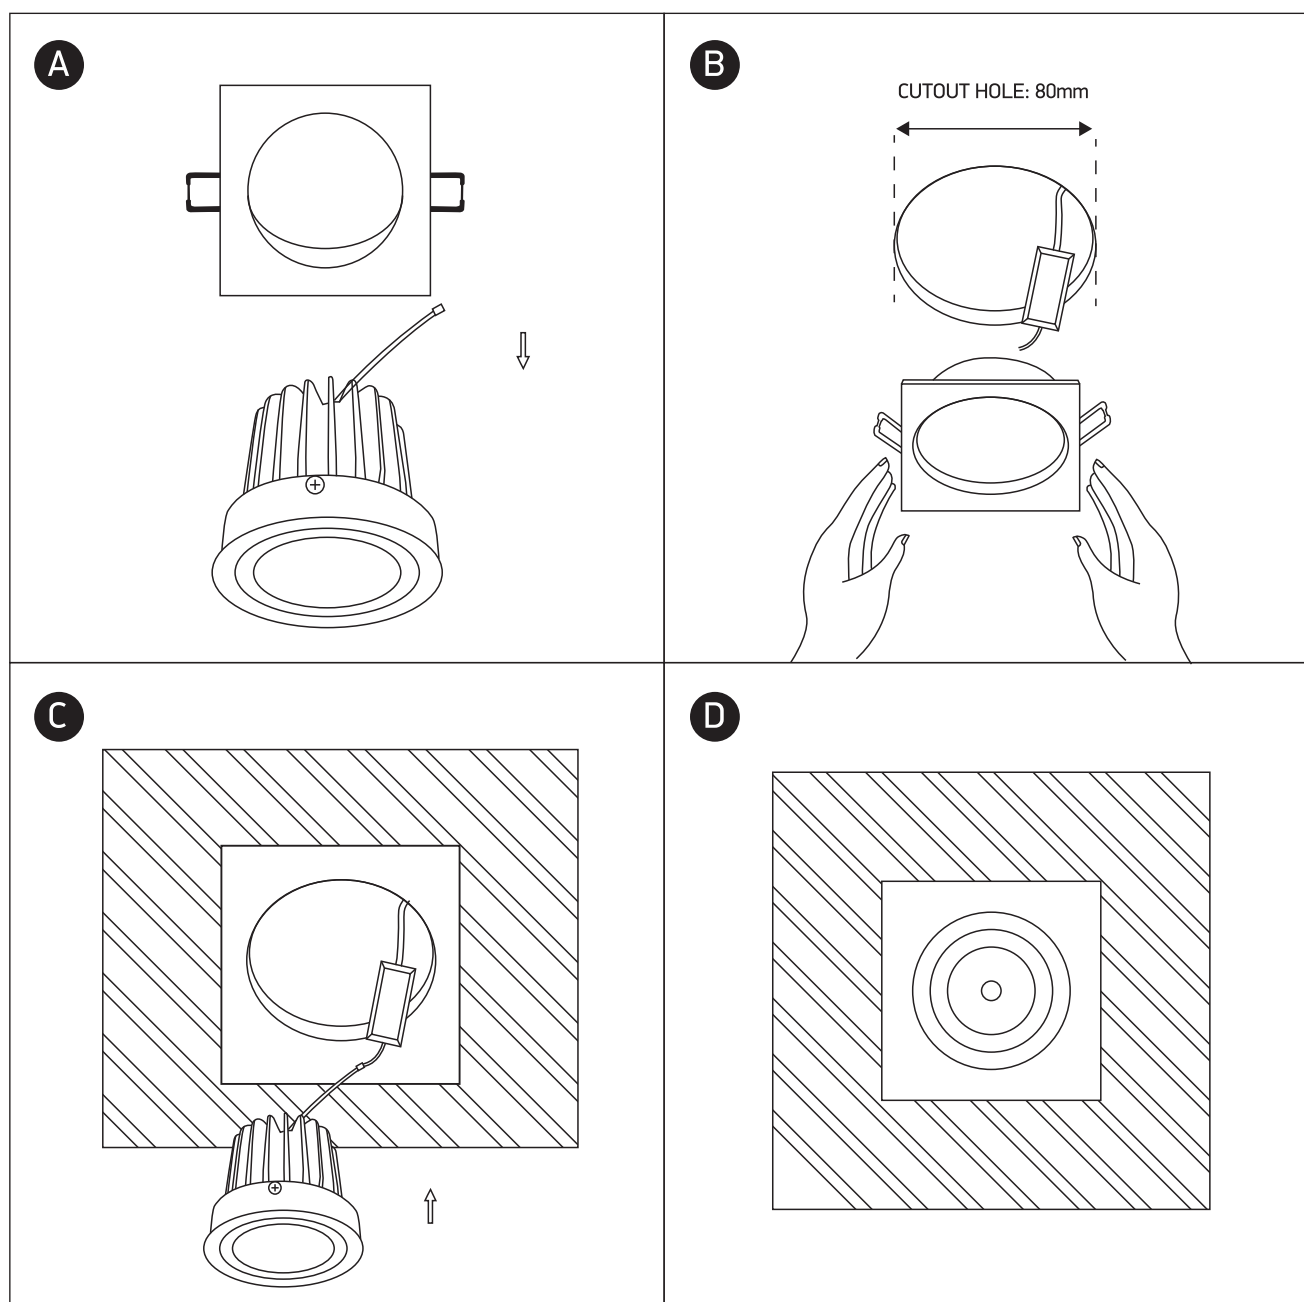

INSTALLATION MANUAL

51112

ecolight

Ra>80

700mA | 12W | IP20 | Aluminium

Requires 700mA driver.

95mm

64mm

95mm

40cm

one
LIGHT

Warnings:

1. Make sure that the product is installed properly before connecting to electricity.
2. Do not cover the fitting.
3. Maintenance and installation should only be carried out by a professional electrician.