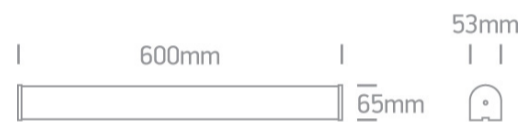

16 Bathroom &amp; Mirror&gt;The Mirror LED Round Aluminium + PC

38115C/W

15W LED fitting ideal for installation above the bathroom mirror, IP44.

Supplied with non-dimmable LED driver.

Complies with standard EN60598-1 and any other specific standards.

## Dimensions

Chrome

Material

Aluminium

Diffuser Material

PC

Shape

Rectangular

Length	600mm
Width	65mm
Height	53mm
Surface Wall	Yes
Indoor	Yes