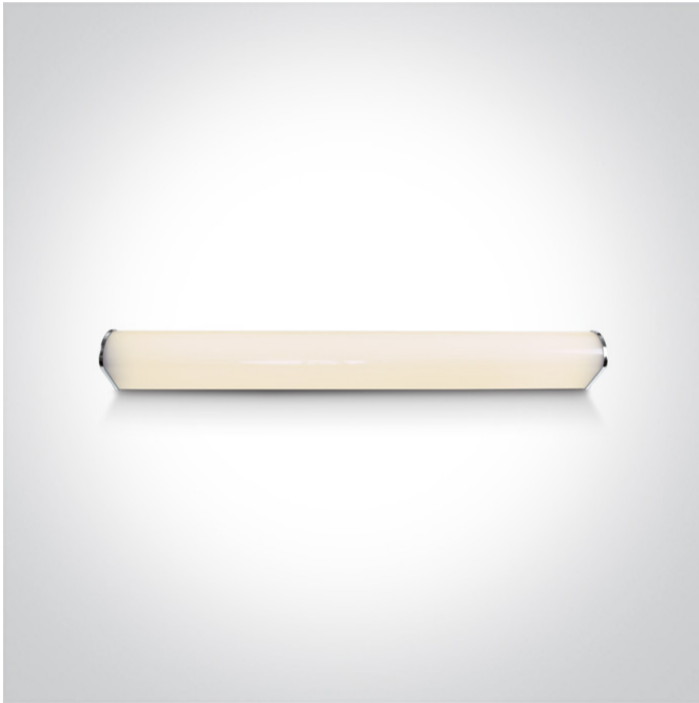

16 Bathroom &amp; Mirror&gt;The Mirror LED Round Aluminium + PC

38115C/W

15W LED fitting ideal for installation above the bathroom mirror, IP44.

Supplied with non-dimmable LED driver.

Complies with standard EN60598-1 and any other specific standards.

## Dimensions

## Physical Specification

Item Group

16 Bathroom &amp; Mirror

Family

The Mirror LED Round Aluminium + PC

Order Code

38115C/W

Colour

Chrome

Material

Aluminium

Diffuser Material

PC

Shape

Rectangular

Length	600mm
Width	65mm
Height	53mm
Surface Wall	Yes
Indoor	Yes