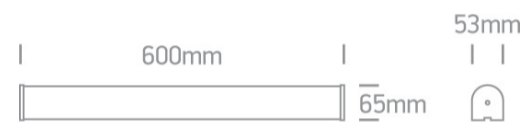

16 Bathroom & Mirror>The Mirror LED Round Aluminium + PC

38115C/C

15W LED fitting ideal for installation above the bathroom mirror, IP44.

Supplied with non-dimmable LED driver.

Complies with standard EN60598-1 and any other specific standards.

Downloads

Dimensions

Gallery

Physical Specification

Item Group	16 Bathroom & Mirror
Family	The Mirror LED Round Aluminium + PC
Order Code	38115C/C
Colour	Chrome
Material	Aluminium
Diffuser Material	PC
Shape	Rectangular

Length	600mm
Width	65mm
Height	53mm
Surface Wall	Yes
Indoor	Yes

Electrical Characteristics

Gear	Built In
Fitting + Driver	
Input Voltage	220-240V
50 Hz	Yes
60 Hz	Yes
Safety Class	
Power(Watts)	15W
IP Rating	IP44
Light Source	LED built in
Dimmable	No
F Mark	

Illumination Data

Colour Temperature	4000K
Lumen Output	1300lm
Light Efficiency	86,67lm/W
CRI	80
Illumination Diagram	

Packing Info

Box Length	62cm
Box Width	6cm
Box Height	7,5cm
Box Weight	0,7kg
Pcs/Carton	10
Barcode	5291889046240
HS Code	9405409900