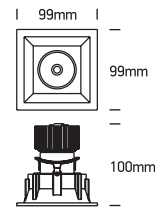

INSTALLATION MANUAL

51110C

ecolight

DARK LIGHT
ADJUSTABLE

230V | 10W | IP20 | Die cast | Adjustable

Complete with driver.

80
CRI

one
LIGHT

A

CUTOUT HOLE: 85x85mm

B

C

Warnings:

1. Make sure that the product is installed properly before connecting to electricity.
2. Do not cover the fitting.
3. Maintenance and installation should only be carried out by a professional electrician.