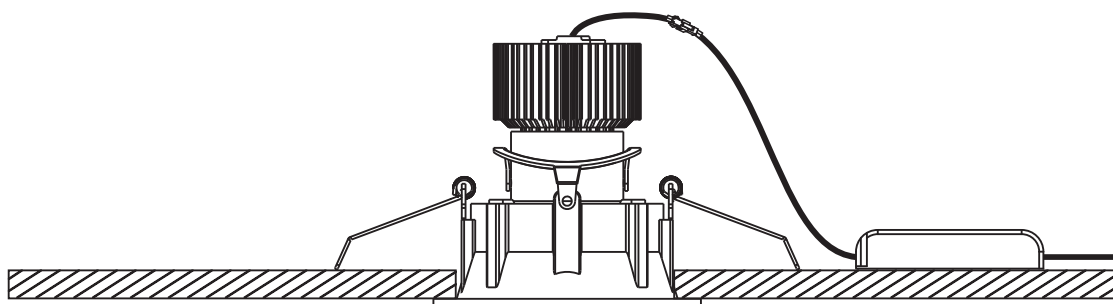

INSTALLATION MANUAL

51110C

ecolight

DARK LIGHT
ADJUSTABLE

230V | 10W | IP20 | Die cast | Adjustable

Complete with driver.

80
CRI

one
LIGHT

A

CUTOUT HOLE: 85x85mm

B

C

Warnings:

1. Make sure that the product is installed properly before connecting to electricity.
2. Do not cover the fitting.
3. Maintenance and installation should only be carried out by a professional electrician.