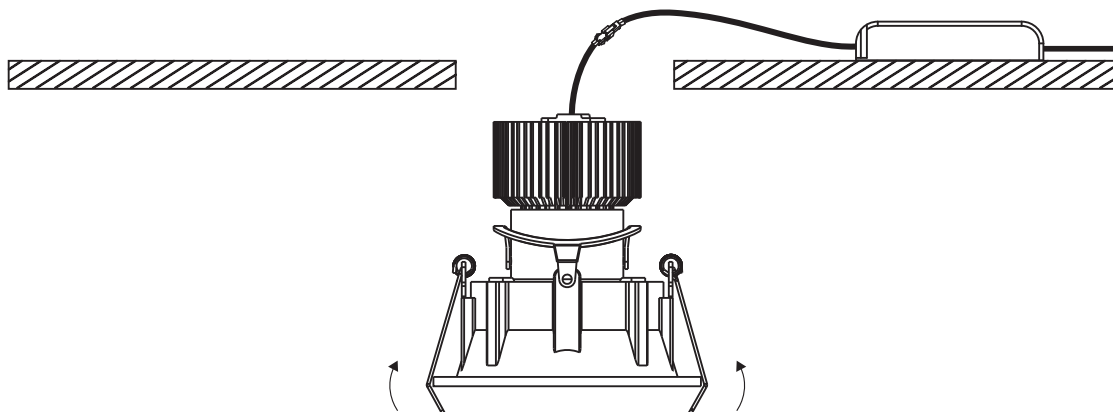

INSTALLATION MANUAL

51110C

ecolight

DARK LIGHT
ADJUSTABLE

230V | 10W | IP20 | Die cast | Adjustable

Complete with driver.

80
CRI

one
LIGHT

A

CUTOUT HOLE: 85x85mm

B

C

Warnings:

1. Make sure that the product is installed properly before connecting to electricity.
2. Do not cover the fitting.
3. Maintenance and installation should only be carried out by a professional electrician.