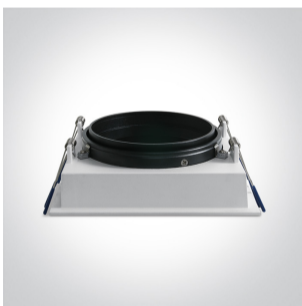

Gallery

Physical Specification

Item Group

05 Downlights

Family

The R111 Dark Light Shop Range Die cast

Order Code

51110AD/B

Colour

Black

Material

Die Cast

Shape

Rectangular

Length

170mm