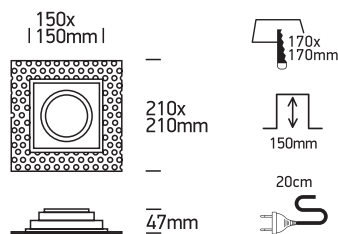

INSTALLATION MANUAL

51110ATR

100-240V | R111 | GU10 | 75W | IP20 | Trimless | Die cast | Adjustable

Warnings:

1. Make sure that the product is installed properly before connecting to electricity.
2. Do not cover the fitting.
3. Maintenance and installation should only be carried out by a professional electrician.