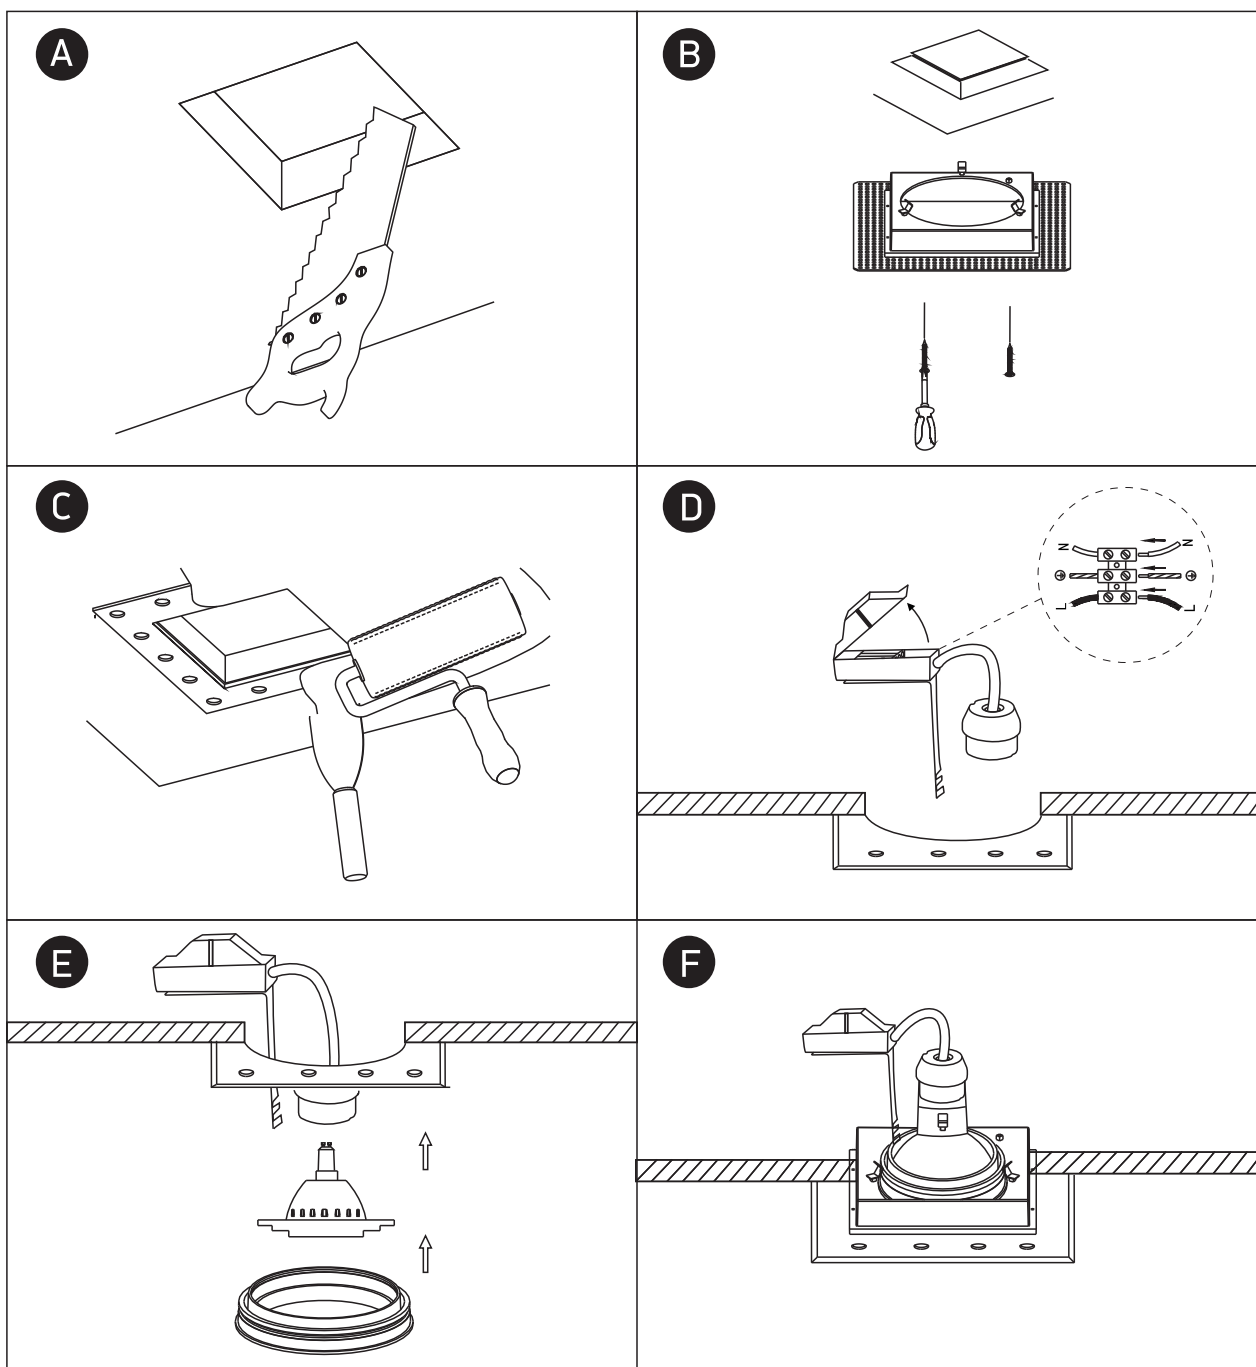

INSTALLATION MANUAL

51110ATR

100-240V | R111 | GU10 | 75W | IP20 | Trimless | Die cast | Adjustable

Warnings:

1. Make sure that the product is installed properly before connecting to electricity.
2. Do not cover the fitting.
3. Maintenance and installation should only be carried out by a professional electrician.