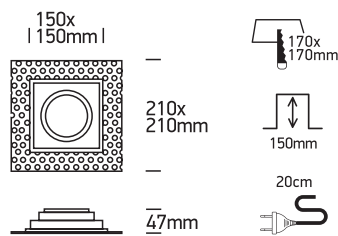

INSTALLATION MANUAL

51110ATR

100-240V | R111 | GU10 | 75W | IP20 | Trimless | Die cast | Adjustable

Warnings:

1. Make sure that the product is installed properly before connecting to electricity.
2. Do not cover the fitting.
3. Maintenance and installation should only be carried out by a professional electrician.