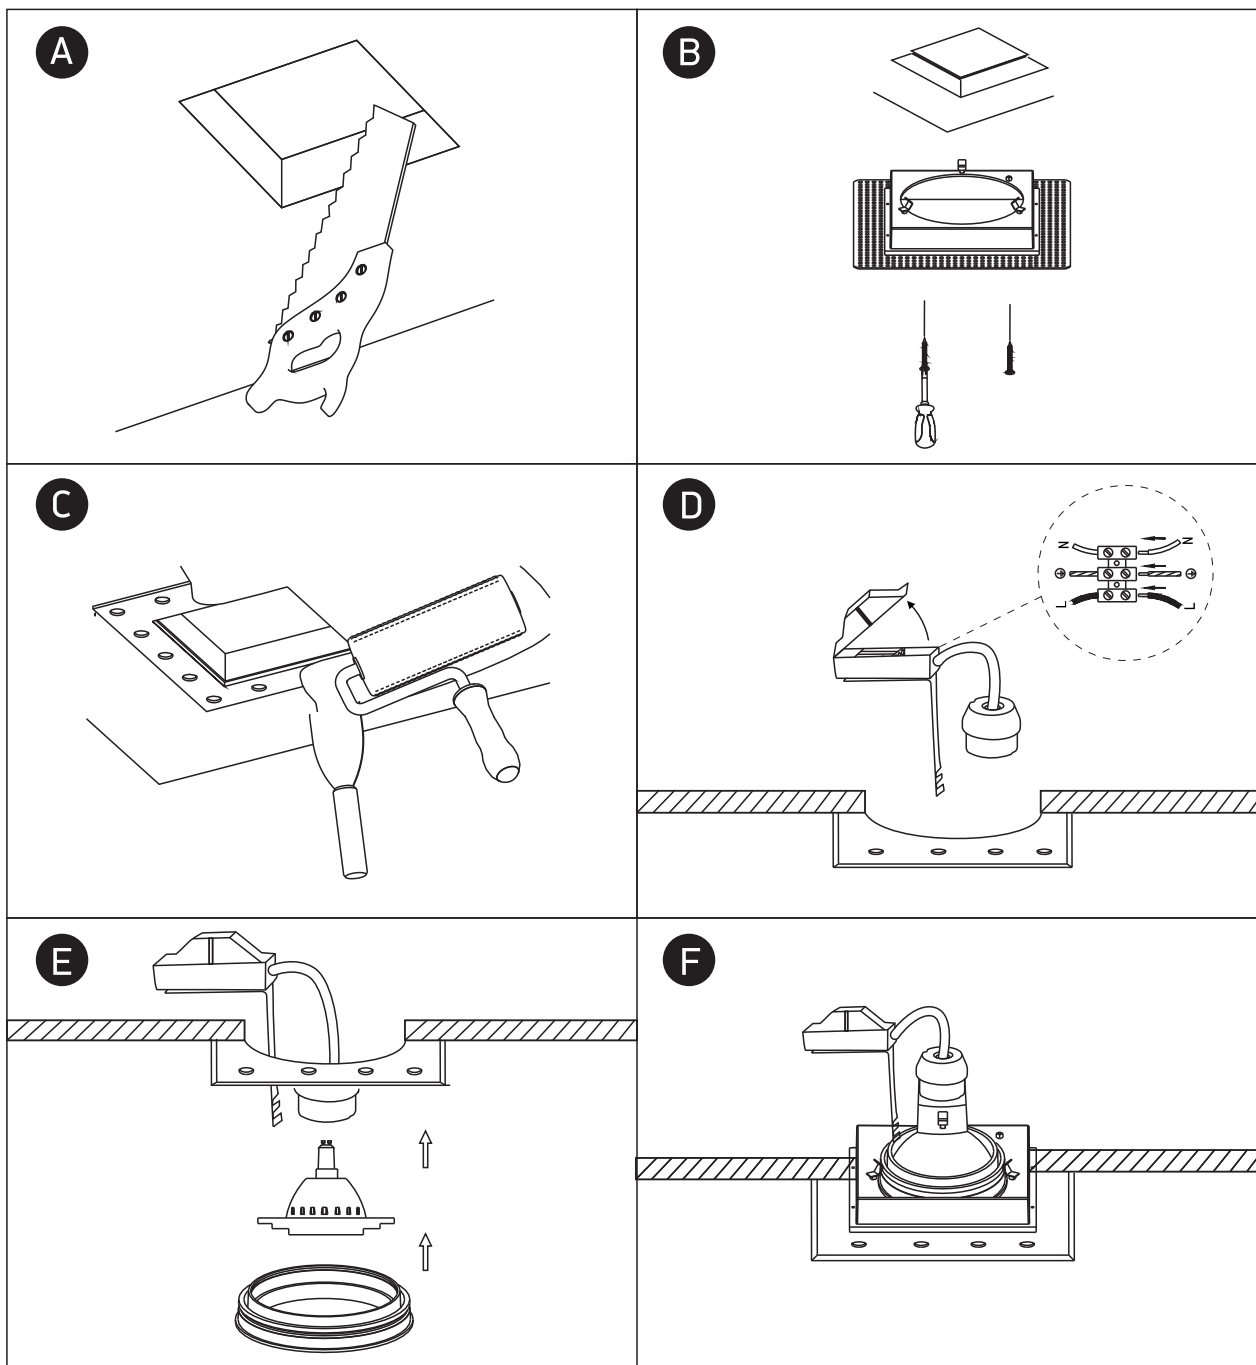

INSTALLATION MANUAL

51110ATR

100-240V | R111 | GU10 | 75W | IP20 | Trimless | Die cast | Adjustable

Warnings:

1. Make sure that the product is installed properly before connecting to electricity.
2. Do not cover the fitting.
3. Maintenance and installation should only be carried out by a professional electrician.