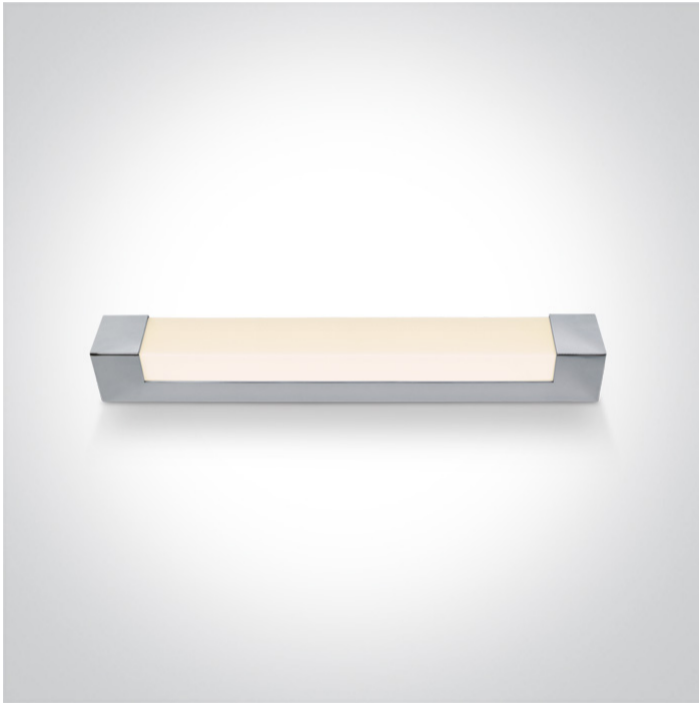

16 Bathroom & Mirror>The Mirror 60cm Range For T8 LED Tubes

38114GE/C

Mirror Light for 60cm T8 LED Tubes IP44.

Complies with standard EN60598-1 and any other specific standards.

Downloads

Dimensions

Gallery

Physical Specification

Item Group

16 Bathroom & Mirror

Family

The Mirror 60cm Range For T8 LED Tubes

Order Code

38114GE/C

Colour

Chrome

Material

Die Cast

Diffuser Material

Acrylic

Shape

Rectangular

Length	620mm
Width	70mm
Height	80mm
Surface Wall	Yes
Indoor	Yes