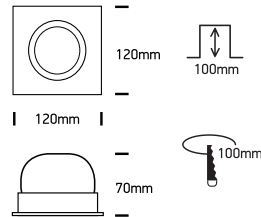

## 51110A

ecoLED

100-240V | 10W | IP20 | Aluminium | Adjustable

Complete with LED driver