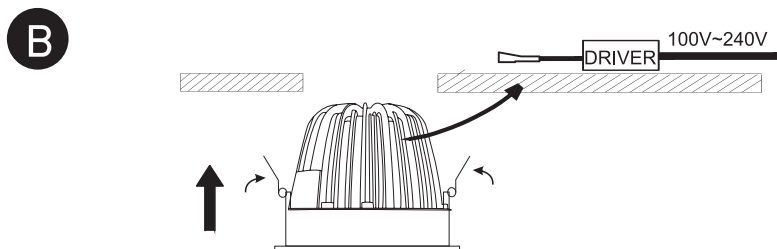

## 51110A

ecoLED

100-240V | 10W | IP20 | Aluminium | Adjustable

Complete with LED driver