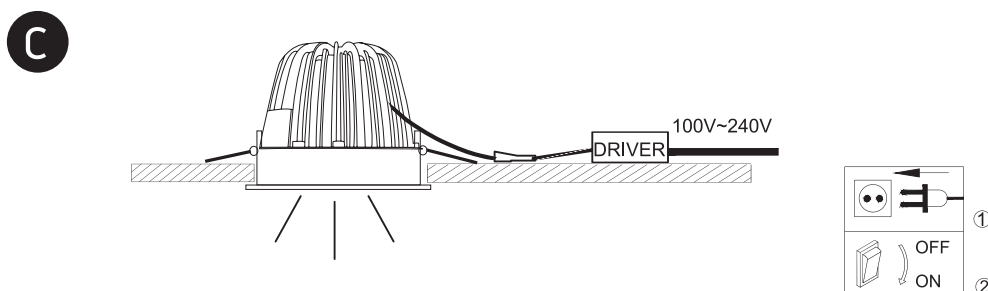

## 51110A

ecoLED

100-240V | 10W | IP20 | Aluminium | Adjustable

Complete with LED driver