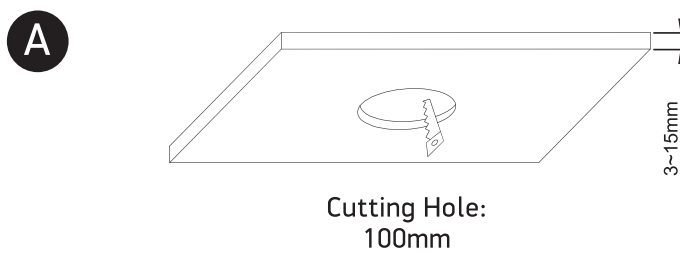

## 51110A

ecoLED

100-240V | 10W | IP20 | Aluminium | Adjustable

Complete with LED driver