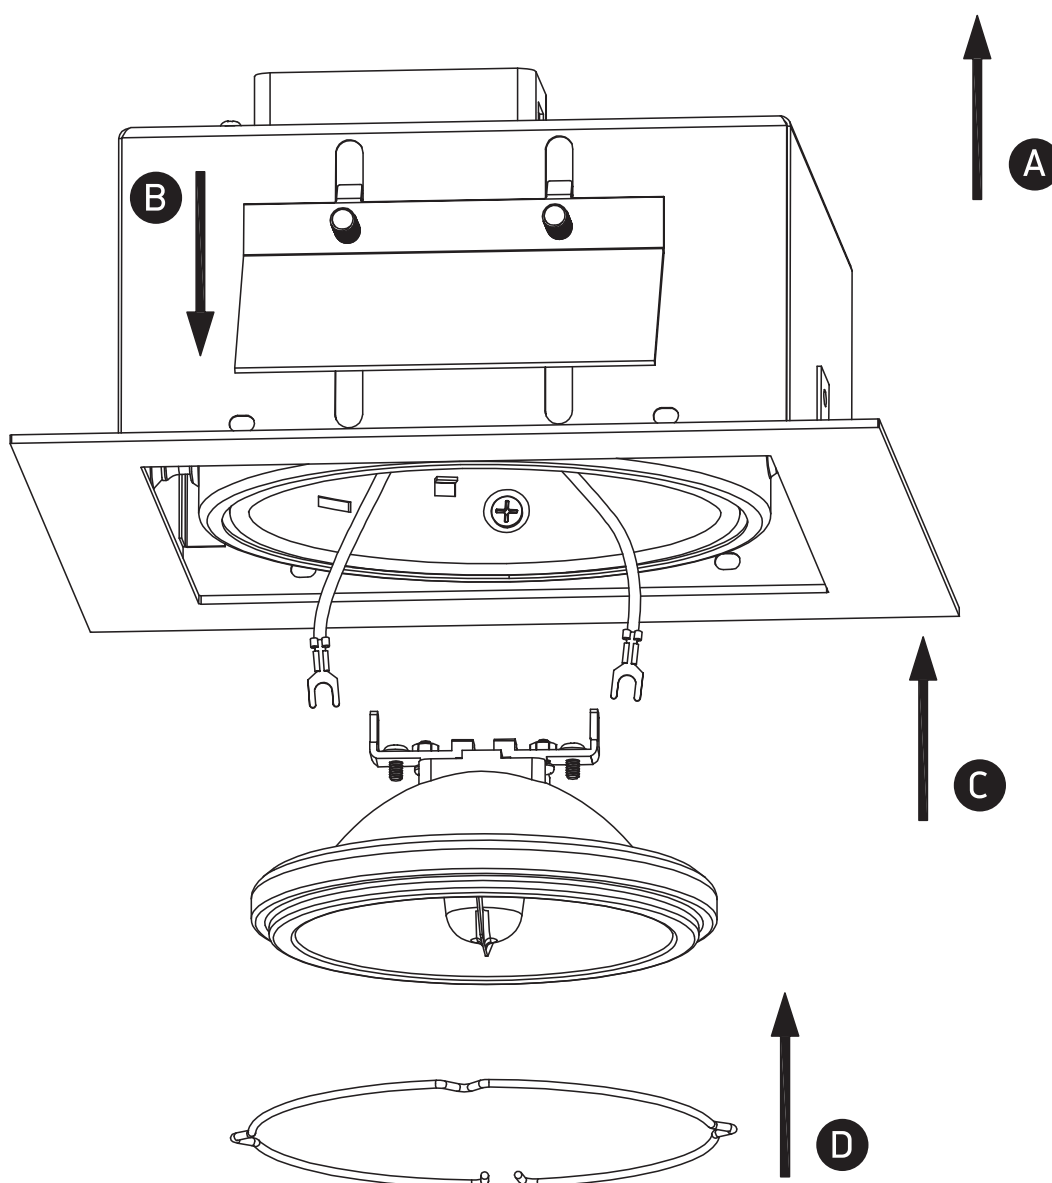

INSTALLATION MANUAL

51110

12V | AR111 | G53 | 50W | IP20 | Die cast | Adjustable

Warnings:

1. Make sure that the product is installed properly before connecting to electricity.
2. Do not cover the fitting.
3. Maintenance and installation should only be carried out by a professional electrician.