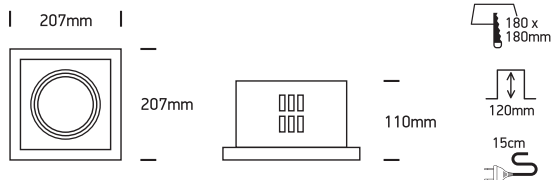

INSTALLATION MANUAL

51110

12V | AR111 | G53 | 50W | IP20 | Die cast | Adjustable

Warnings:

1. Make sure that the product is installed properly before connecting to electricity.
2. Do not cover the fitting.
3. Maintenance and installation should only be carried out by a professional electrician.