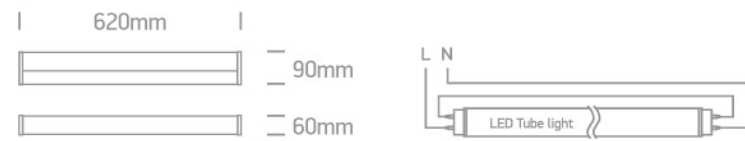

16 Bathroom & Mirror>The Mirror 60cm Range For T8 LED Tubes

38114EE/C

Mirror Light for 60cm T8 LED Tubes IP44.

Complies with standard EN60598-1 and any other specific standards.

Downloads

Dimensions

Gallery

Physical Specification

Item Group

16 Bathroom & Mirror

Family

The Mirror 60cm Range For T8 LED Tubes

Order Code

38114EE/C

Colour

Chrome

Material

Die Cast

Diffuser Material

Acrylic

Shape

Rectangular

Length	640mm
Width	90mm
Height	60mm
Surface Wall	Yes
Indoor	Yes

Illumination Data

Illumination Diagram

Packing Info

Box Length	64,5cm
Box Width	9cm
Box Height	13cm
Box Weight	1,3kg
Pcs/Carton	6
Barcode	5291889041535
HS Code	9405409900

Energy Label

Certification & Warranty