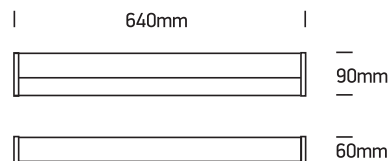

INSTALLATION MANUAL

38114DE

100-240V | T8 | IP44 | Die cast + acrylic

Warnings:

1. Make sure that the product is installed properly before connecting to electricity.
2. Do not cover the fitting.
3. Maintenance and installation should only be carried out by a professional electrician.