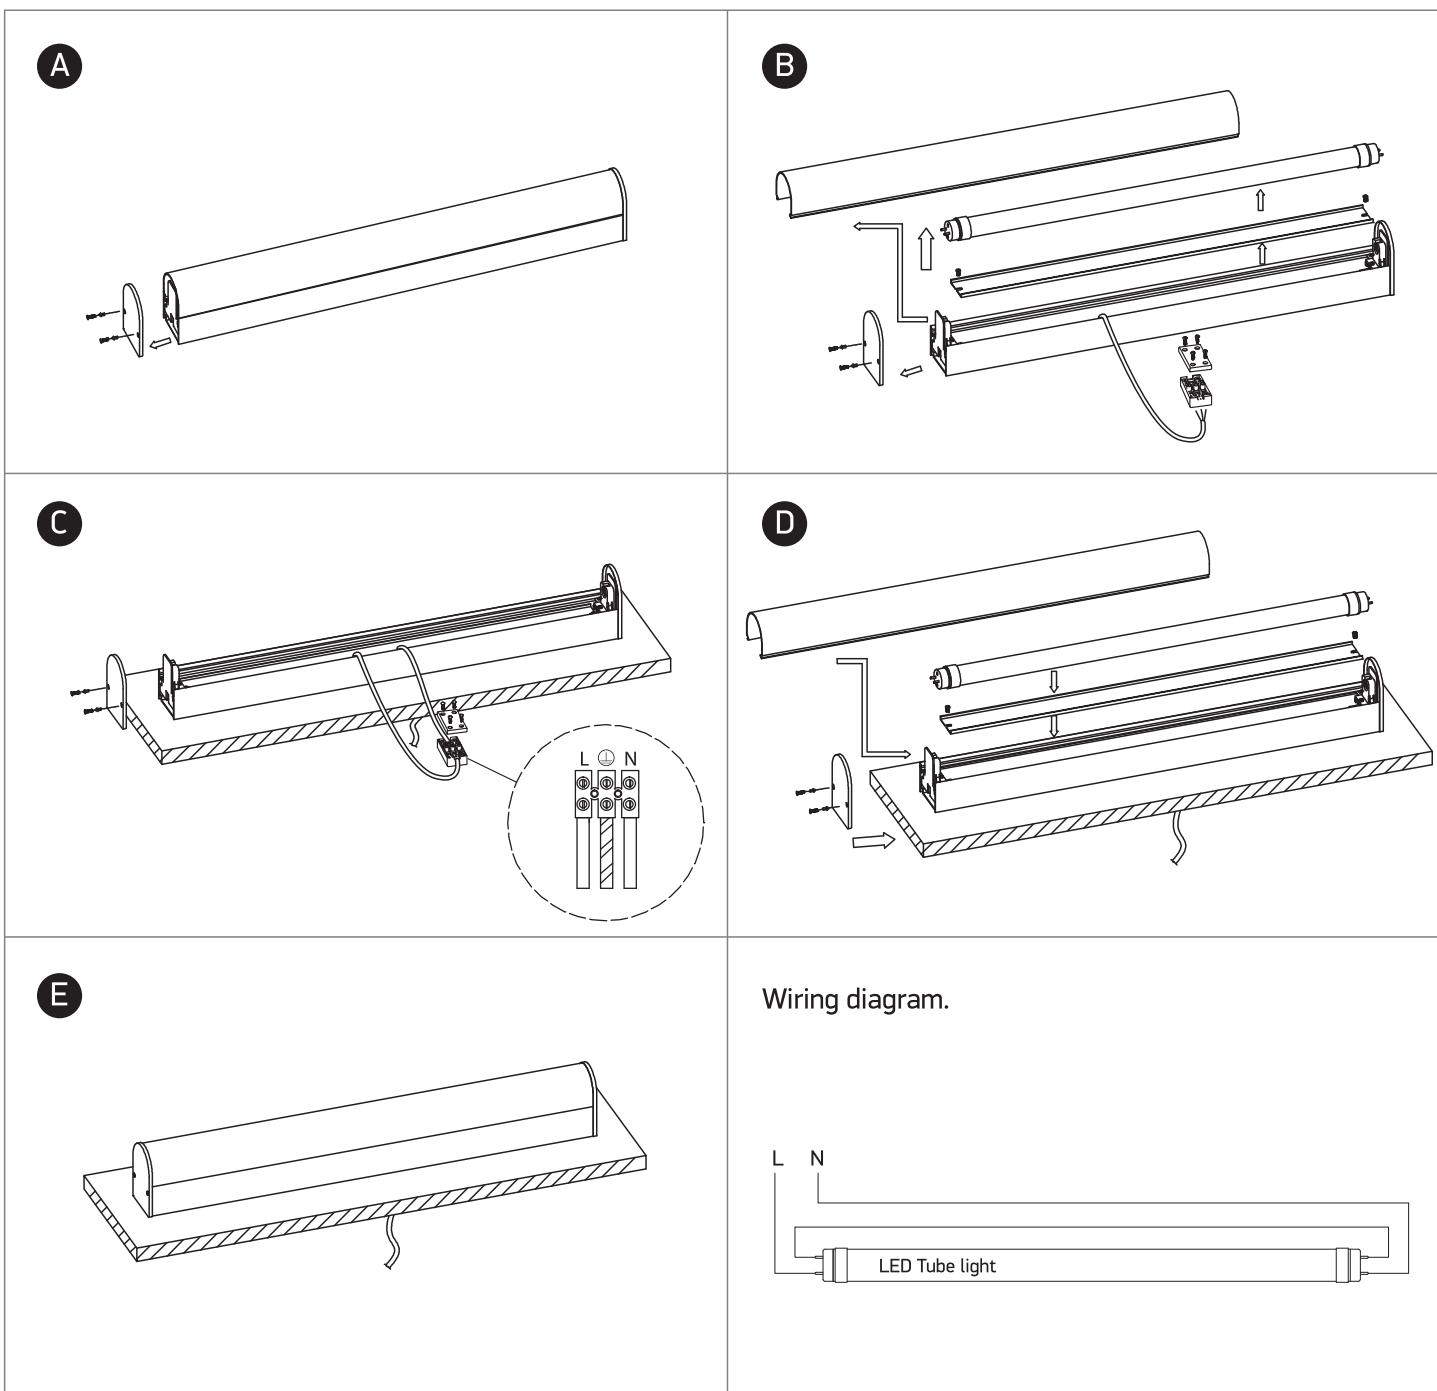

INSTALLATION MANUAL

38114DE

100-240V | T8 | IP44 | Die cast + acrylic

Warnings:

1. Make sure that the product is installed properly before connecting to electricity.
2. Do not cover the fitting.
3. Maintenance and installation should only be carried out by a professional electrician.