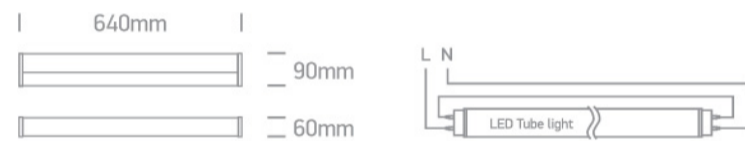

16 Bathroom &amp; Mirror&gt;The Mirror 60cm Range For T8 LED Tubes

38114DE/C

Mirror Light for 60cm T8 LED Tubes IP44.

Complies with standard EN60598-1 and any other specific standards.

## Dimensions

## Physical Specification

Item Group

16 Bathroom &amp; Mirror

Family

The Mirror 60cm Range For T8 LED Tubes

Order Code

38114DE/C

Colour

Chrome

Material

Die Cast

Diffuser Material

Acrylic

Shape

Circular

Height	640mm
Diameter	60mm
Surface Wall	Yes
Indoor	Yes