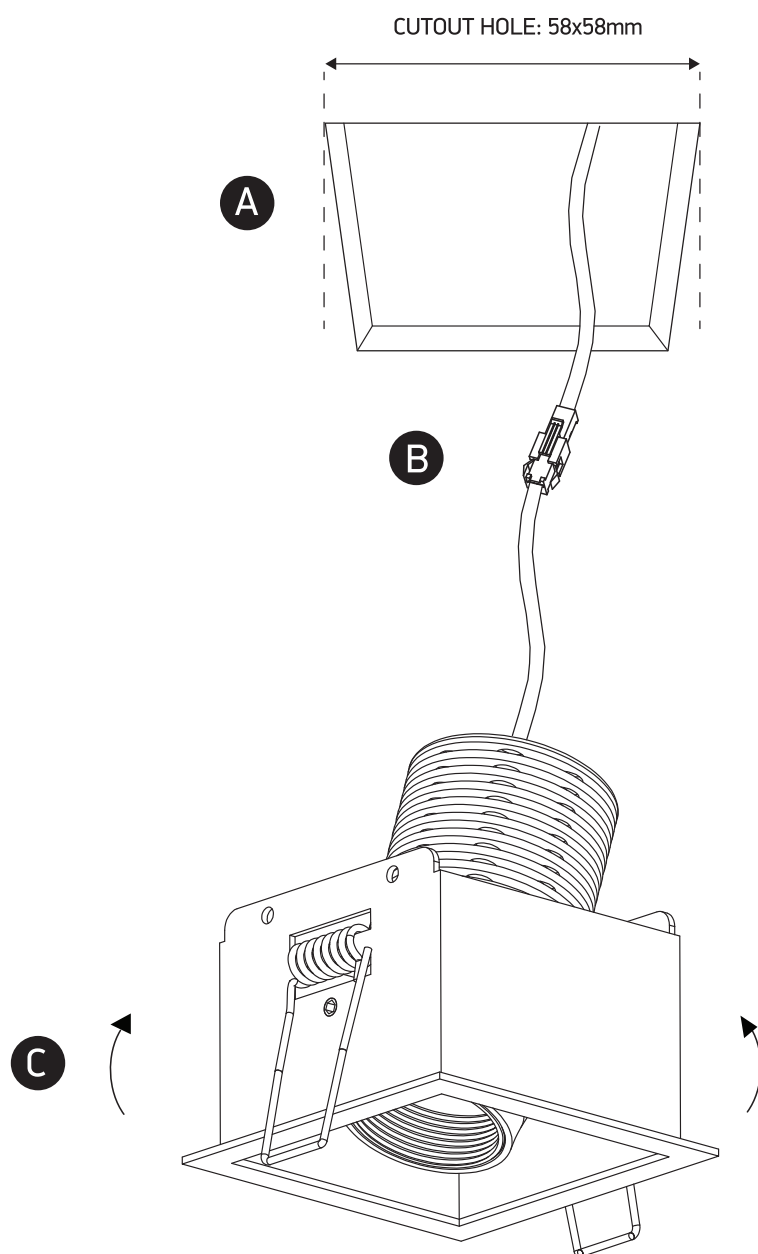

## 51106M

**ecolight**

90  
CRI

350mA | COB LED | 6W | IP20 | Die cast | Adjustable  
Requires 350mA driver.

**one**  
LIGHT