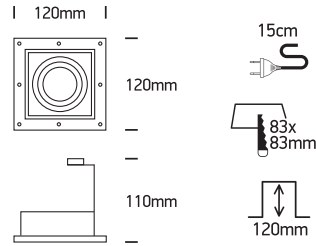

INSTALLATION MANUAL

51105TR

100-240V | MR16 | GU10 | 10W | IP20 | Trimless | Die cast | Adjustable

Warnings:

1. Make sure that the product is installed properly before connecting to electricity.
2. Do not cover the fitting.
3. Maintenance and installation should only be carried out by a professional electrician.