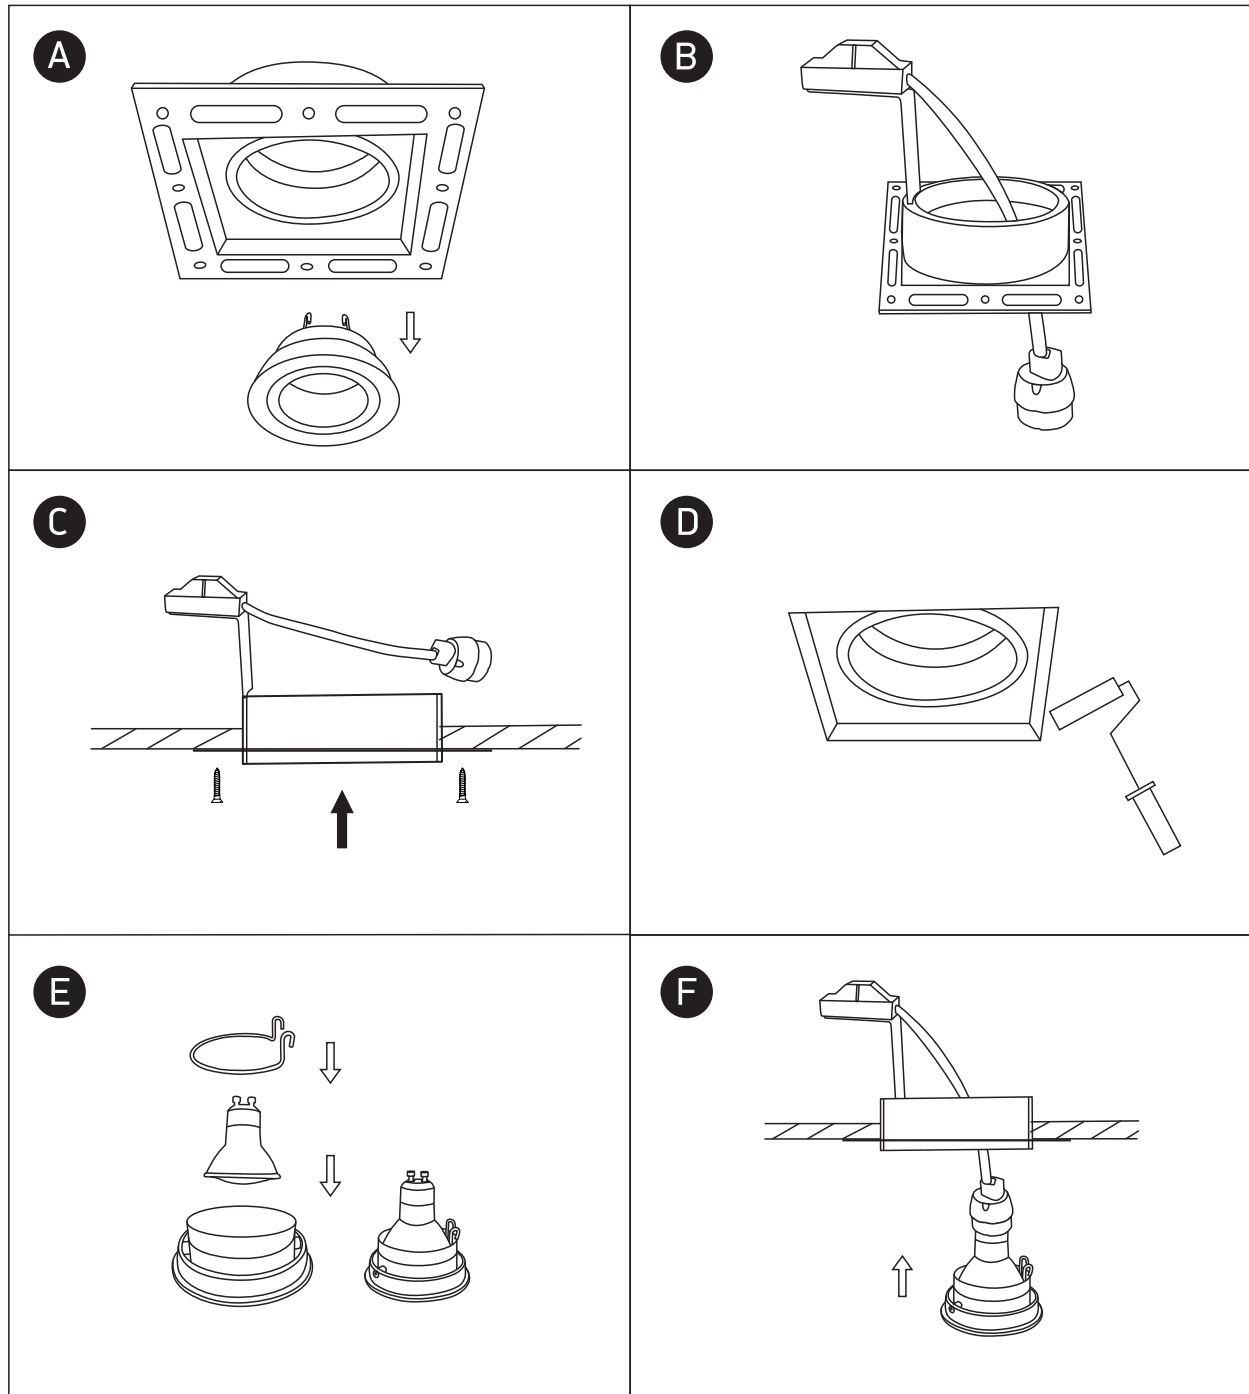

INSTALLATION MANUAL

51105TR

100-240V | MR16 | GU10 | 10W | IP20 | Trimless | Die cast | Adjustable

Warnings:

1. Make sure that the product is installed properly before connecting to electricity.
2. Do not cover the fitting.
3. Maintenance and installation should only be carried out by a professional electrician.