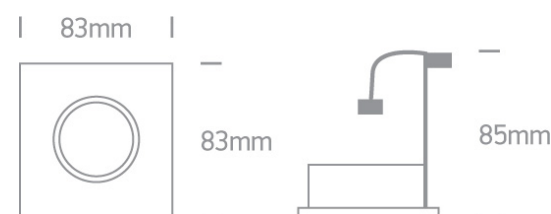

03 Recessed Spots Adjustable>The Classic Square GU10 Die cast

51105GA/W

Recessed adjustable MR16 spot with GU10 lamp holder.

Supplied with GU10 lamp.

Complies with standard EN60598-1 and any other specific standards.

Downloads

Dimensions

Gallery

Physical Specification

Item Group

03 Recessed Spots Adjustable

Family

The Classic Square GU10 Die cast

Length

83mm

Width	83mm
Height	85mm
Cutout Hole Diameter	73mm
Recessed Ceiling	Yes
Depth Required	100mm
Indoor	Yes
Adjustable	1 Direction

Electrical Characteristics

Gear	No
------	----

Fitting + Driver

Input Voltage	220-240V
50 Hz	Yes
60 Hz	Yes
Safety Class	
Power(Watts)	50W
IP Rating	IP20
Light Source	Replaceable lamp
Lamp Holder	GU10
Number of Lamps	1
Dimmable	N/A
Cable Length	15cm
F Mark	

Illumination Data

Illumination Diagram	
----------------------	---

Packing Info

Box Length	10cm
------------	------

Box Width	10cm
Box Height	7cm
Box Weight	0,192kg
Pcs/Carton	50
Barcode	5291889025603
HS Code	9405409900