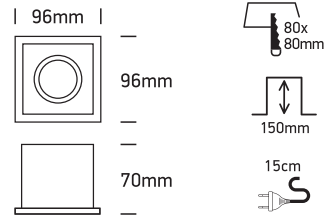

INSTALLATION MANUAL

51105TA

100-240V | MR16 | GU10 | 10W | IP20 | Adjustable | Metal

Warnings:

1. Make sure that the product is installed properly before connecting to electricity.
2. Do not cover the fitting.
3. Maintenance and installation should only be carried out by a professional electrician.