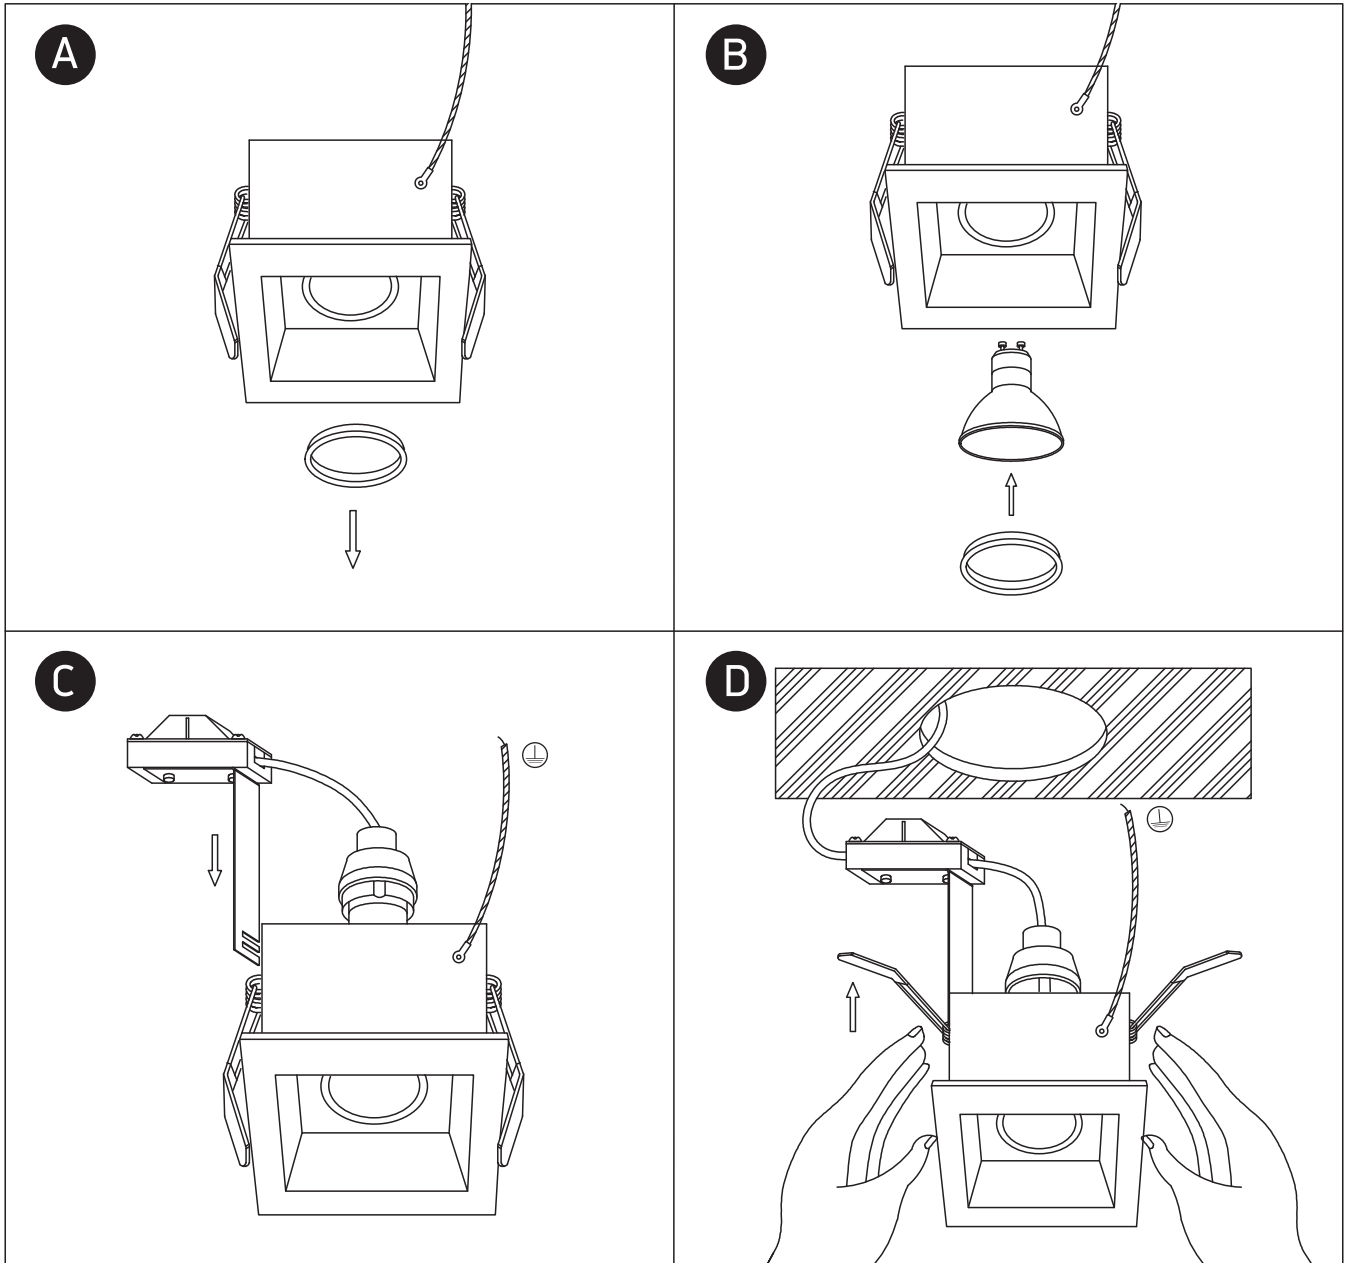

INSTALLATION MANUAL

51105TA

100-240V | MR16 | GU10 | 10W | IP20 | Adjustable | Metal

Warnings:

1. Make sure that the product is installed properly before connecting to electricity.
2. Do not cover the fitting.
3. Maintenance and installation should only be carried out by a professional electrician.