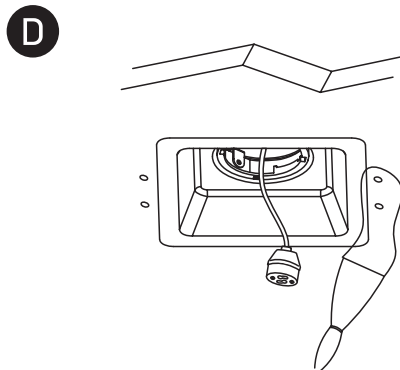

INSTALLATION MANUAL

51105GT4

Завантажено з mamadecor.ua

100-240V | 10W | MR16 | GU10 | IP20 | Gypsum | Adjustable

Warnings:

1. Make sure that the product is installed properly before connecting to electricity.
2. Do not cover the fitting.
3. Maintenance and installation should only be carried out by a professional electrician.