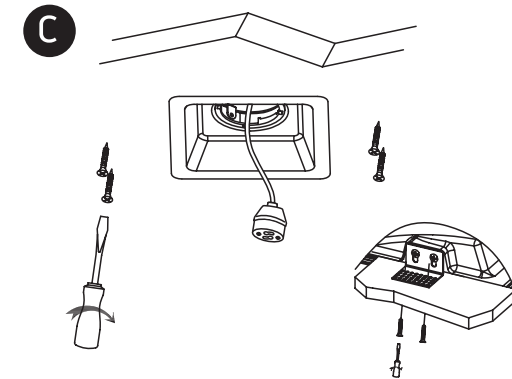

INSTALLATION MANUAL

51105GT4

Завантажено з mamadecor.ua

100-240V | 10W | MR16 | GU10 | IP20 | Gypsum | Adjustable

Warnings:

1. Make sure that the product is installed properly before connecting to electricity.
2. Do not cover the fitting.
3. Maintenance and installation should only be carried out by a professional electrician.