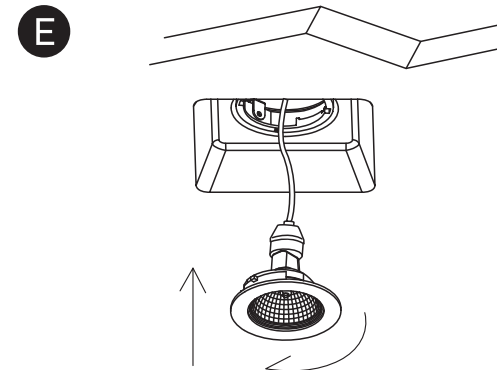

INSTALLATION MANUAL

51105GT4

Завантажено з mamadecor.ua

100-240V | 10W | MR16 | GU10 | IP20 | Gypsum | Adjustable

Warnings:

1. Make sure that the product is installed properly before connecting to electricity.
2. Do not cover the fitting.
3. Maintenance and installation should only be carried out by a professional electrician.