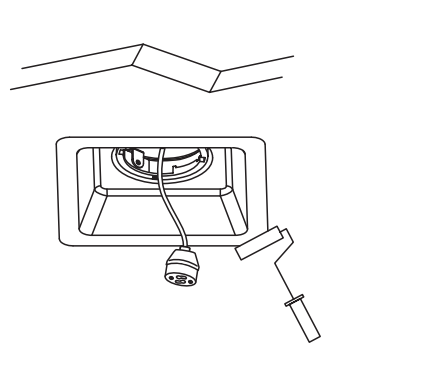

INSTALLATION MANUAL

51105GT4

Завантажено з mamadecor.ua

100-240V | 10W | MR16 | GU10 | IP20 | Gypsum | Adjustable

Warnings:

1. Make sure that the product is installed properly before connecting to electricity.
2. Do not cover the fitting.
3. Maintenance and installation should only be carried out by a professional electrician.