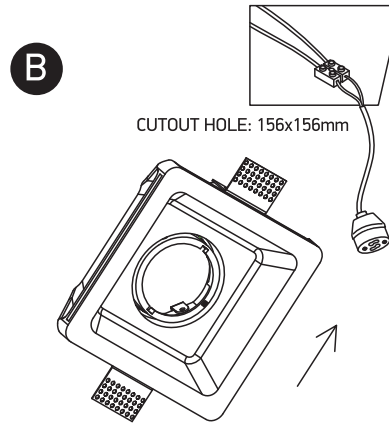

INSTALLATION MANUAL

51105GT4

Завантажено з mamadecor.ua

100-240V | 10W | MR16 | GU10 | IP20 | Gypsum | Adjustable

Warnings:

1. Make sure that the product is installed properly before connecting to electricity.
2. Do not cover the fitting.
3. Maintenance and installation should only be carried out by a professional electrician.