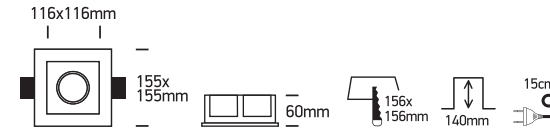

INSTALLATION MANUAL

51105GT4

Завантажено з mamadecor.ua

100-240V | 10W | MR16 | GU10 | IP20 | Gypsum | Adjustable

Warnings:

1. Make sure that the product is installed properly before connecting to electricity.
2. Do not cover the fitting.
3. Maintenance and installation should only be carried out by a professional electrician.