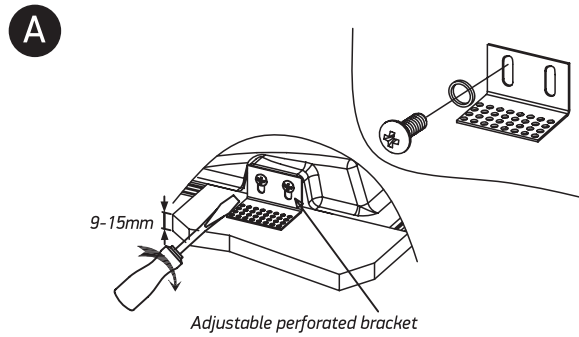

INSTALLATION MANUAL

51105GT4

Завантажено з mamadecor.ua

100-240V | 10W | MR16 | GU10 | IP20 | Gypsum | Adjustable

Warnings:

1. Make sure that the product is installed properly before connecting to electricity.
2. Do not cover the fitting.
3. Maintenance and installation should only be carried out by a professional electrician.