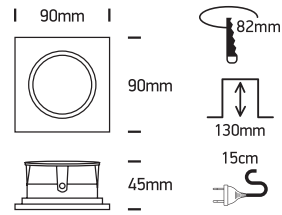

INSTALLATION MANUAL

51105D7

100-240V | MR16 | GU10 | 10W | IP20 | Aluminium | Adjustable

one
LIGHT

Warnings:

1. Make sure that the product is installed properly before connecting to electricity.
2. Do not cover the fitting.
3. Maintenance and installation should only be carried out by a professional electrician.