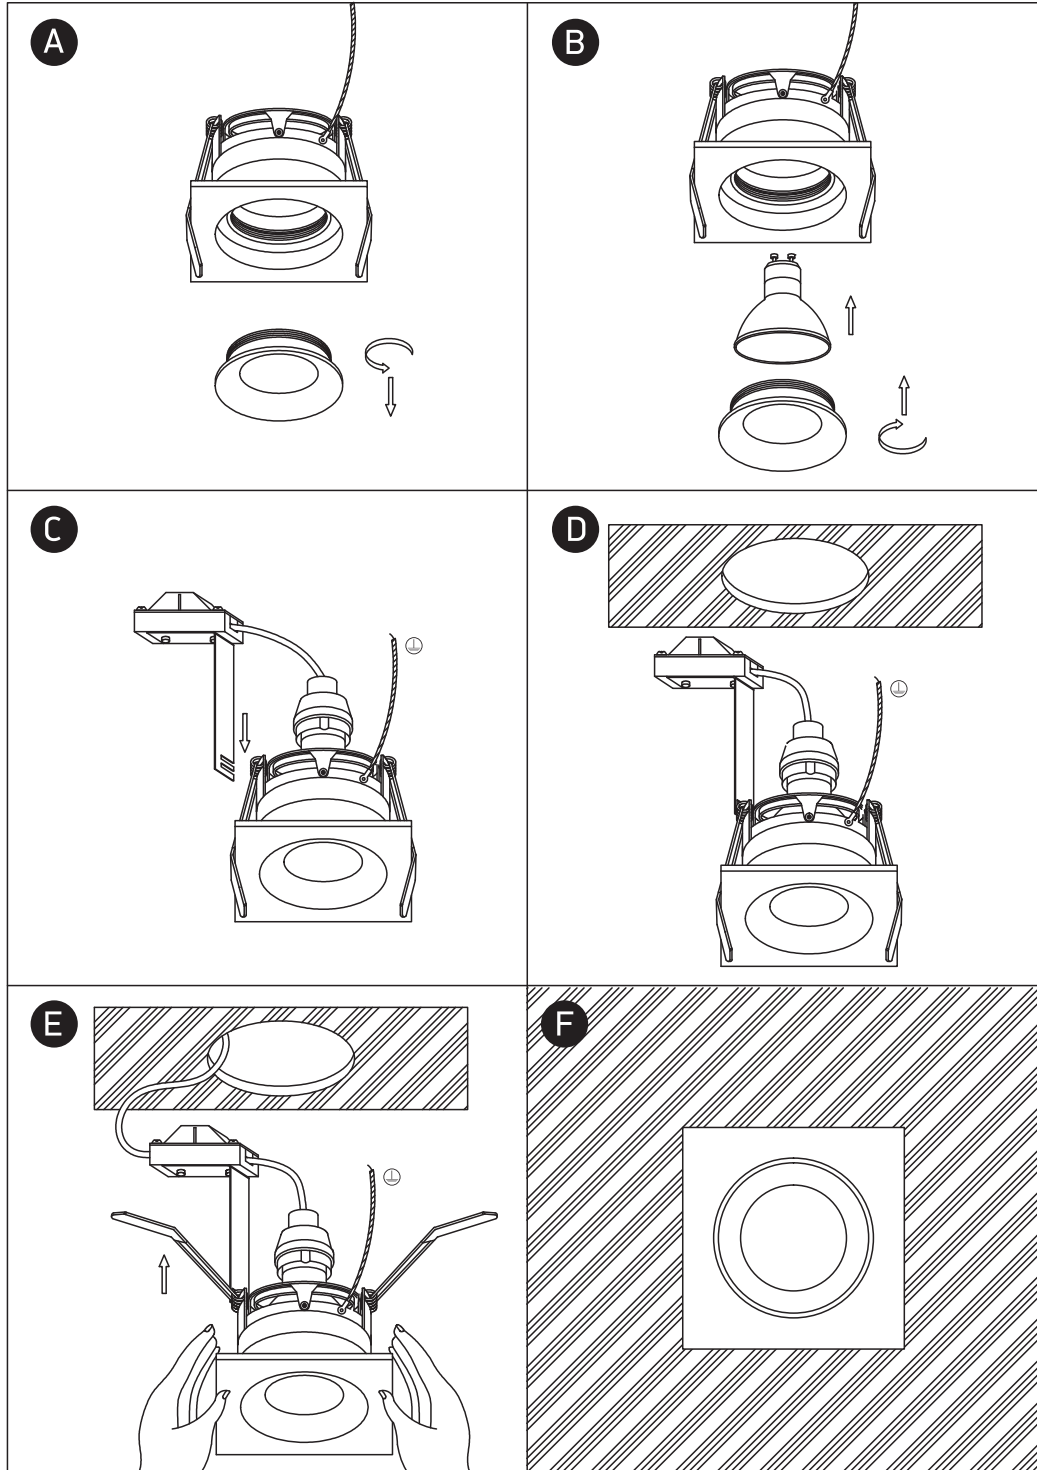

INSTALLATION MANUAL

51105D7

100-240V | MR16 | GU10 | 10W | IP20 | Aluminium | Adjustable

one
LIGHT

Warnings:

1. Make sure that the product is installed properly before connecting to electricity.
2. Do not cover the fitting.
3. Maintenance and installation should only be carried out by a professional electrician.