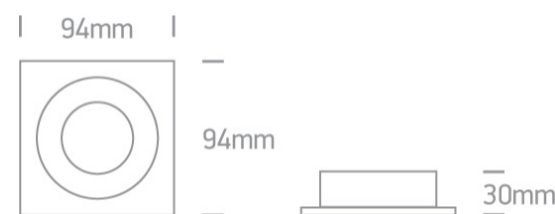

03 Recessed Spots Adjustable>The Dual Ring Range Aluminium

51105ABG/W

Recessed adjustable MR16 spot with GU10 lamp holder.

Complies with standard EN60598-1 and any other specific standards.

Downloads

Dimensions

Physical Specification

Item Group	03 Recessed Spots Adjustable
Family	The Dual Ring Range Aluminium
Order Code	51105ABG/W
Colour	White
Material	Aluminium
Shape	Rectangular
Length	94mm
Width	94mm
Height	30mm
Cutout Hole Diameter	80mm
Recessed Ceiling	Yes
Depth Required	100mm

Indoor

Yes

Завантажено з mamadecor.ua

Adjustable

2 Directions

Electrical Characteristics

Gear

No