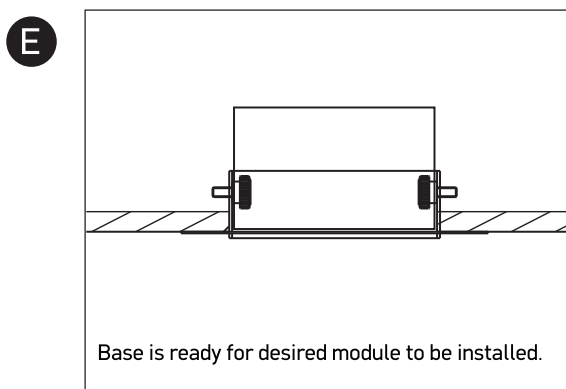

INSTALLATION MANUAL

51100TR

Ceiling trimless base for 11110TR / 11150TR / 11070TR
Modules must be ordered separately

one
LIGHT

Required modules: 11110TR / 11150TR / 11070TR

Warnings:

1. Make sure that the product is installed properly before connecting to electricity.
2. Do not cover the fitting.
3. Maintenance and installation should only be carried out by a professional electrician.