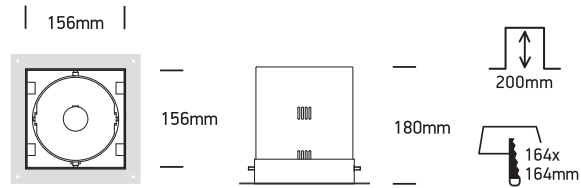

INSTALLATION MANUAL

51100TR

Ceiling trimless base for 11110TR / 11150TR / 11070TR
Modules must be ordered separately

one
LIGHT

Required modules: 11110TR / 11150TR / 11070TR

Warnings:

1. Make sure that the product is installed properly before connecting to electricity.
2. Do not cover the fitting.
3. Maintenance and installation should only be carried out by a professional electrician.