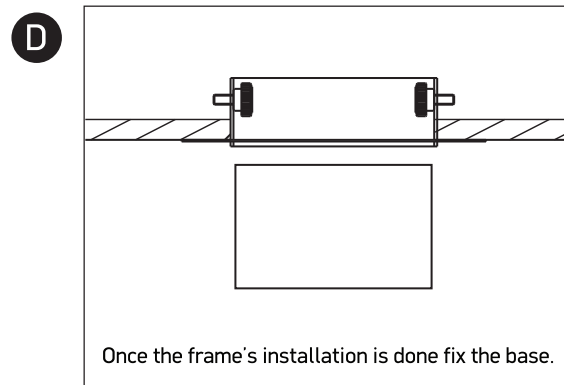

INSTALLATION MANUAL

51100TR

Ceiling trimless base for 11110TR / 11150TR / 11070TR
Modules must be ordered separately

one
LIGHT

Required modules: 11110TR / 11150TR / 11070TR

Warnings:

1. Make sure that the product is installed properly before connecting to electricity.
2. Do not cover the fitting.
3. Maintenance and installation should only be carried out by a professional electrician.