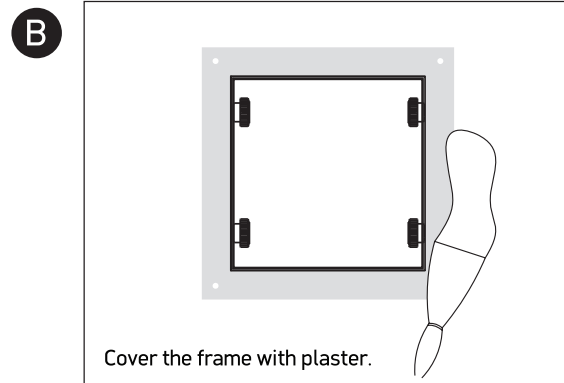

INSTALLATION MANUAL

51100TR

Ceiling trimless base for 11110TR / 11150TR / 11070TR
Modules must be ordered separately

one
LIGHT

Required modules: 11110TR / 11150TR / 11070TR

Warnings:

1. Make sure that the product is installed properly before connecting to electricity.
2. Do not cover the fitting.
3. Maintenance and installation should only be carried out by a professional electrician.