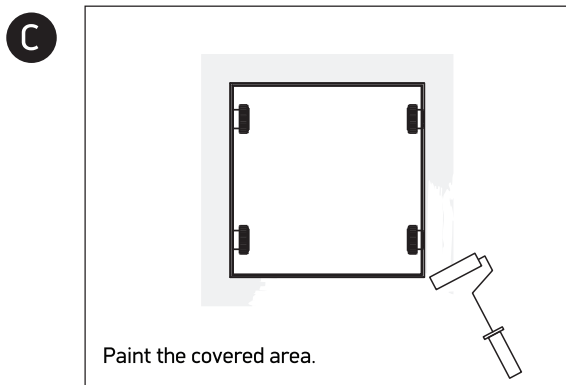

INSTALLATION MANUAL

51100TR

Ceiling trimless base for 11110TR / 11150TR / 11070TR
Modules must be ordered separately

one
LIGHT

Required modules: 11110TR / 11150TR / 11070TR

Warnings:

1. Make sure that the product is installed properly before connecting to electricity.
2. Do not cover the fitting.
3. Maintenance and installation should only be carried out by a professional electrician.