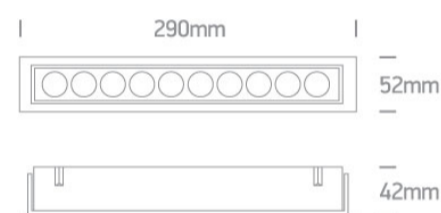

New 2022 Edition 3>Recessed Spots Fixed LED

51024H/W/W

24W Adjustable Dark light recessed spot, IP20.

Complete with 700mA driver.

Complies with standard EN60598-1 and any other specific standards.

Downloads

Dimensions

Physical Specification

Item Group	New 2022 Edition 3
Family	Recessed Spots Fixed LED
Order Code	51024H/W/W
Colour	White
Material	Aluminium
Shape	Rectangular
Length	290mm
Width	52mm
Height	42mm
Cutout Hole Width	280mm
Cutout Hole Length	43mm
Recessed Ceiling	Yes

Depth Required

70mm

Завантажено з mamadecor.ua

Indoor

Yes

Adjustable

1 Direction

Electrical Characteristics