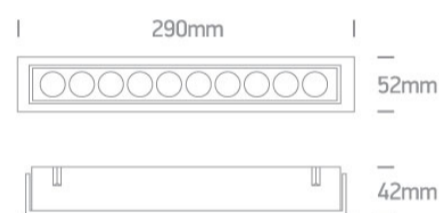

New 2022 Edition 3&gt;Recessed Spots Fixed LED

51024H/B/W

24W Adjustable Dark light recessed spot, IP20.

Complete with 700mA driver.

Complies with standard EN60598-1 and any other specific standards.

## Dimensions

## Physical Specification

Item Group	New 2022 Edition 3
Family	Recessed Spots Fixed LED
Order Code	51024H/B/W
Colour	Black
Material	Aluminium
Shape	Rectangular
Length	290mm
Width	52mm
Height	42mm
Cutout Hole Width	280mm
Cutout Hole Length	43mm
Recessed Ceiling	Yes

Depth Required

70mm

Завантажено з mamadecor.ua

Indoor

Yes

Adjustable

1 Direction