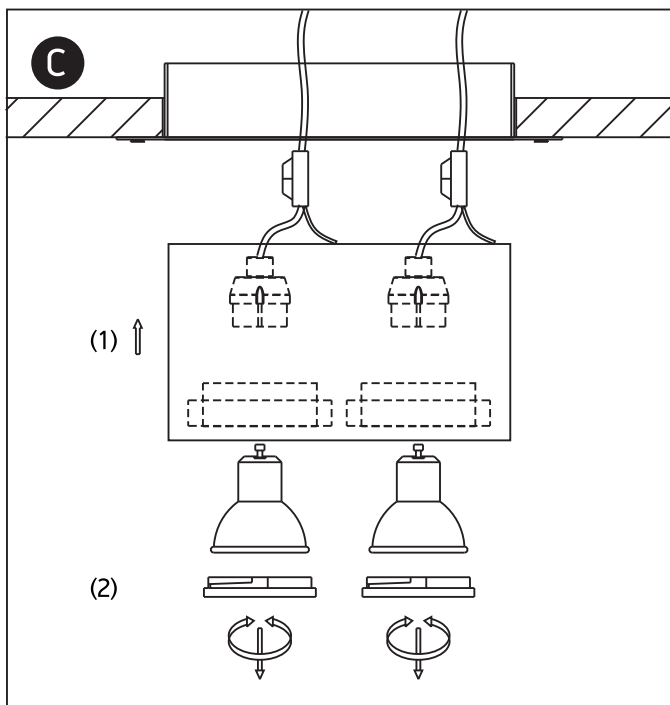

INSTALLATION MANUAL

51020TR

100-240V | MR16 | GU10 | 2x10W | IP20 | Die cast | Trimless | Adjustable

one
LIGHT

Warnings:

1. Make sure that the product is installed properly before connecting to electricity.
2. Do not cover the fitting.
3. Maintenance and installation should only be carried out by a professional electrician.