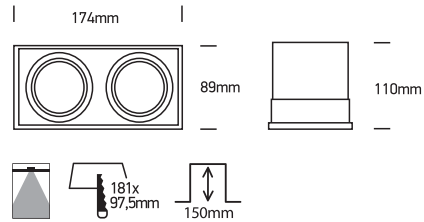

INSTALLATION MANUAL

51020TR

100-240V | MR16 | GU10 | 2x10W | IP20 | Die cast | Trimless | Adjustable

one
LIGHT

Warnings:

1. Make sure that the product is installed properly before connecting to electricity.
2. Do not cover the fitting.
3. Maintenance and installation should only be carried out by a professional electrician.