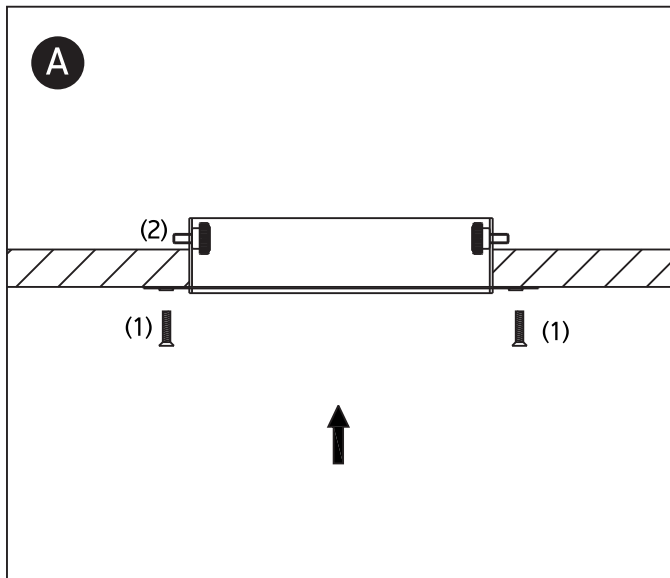

INSTALLATION MANUAL

51020TR

100-240V | MR16 | GU10 | 2x10W | IP20 | Die cast | Trimless | Adjustable

one
LIGHT

Warnings:

1. Make sure that the product is installed properly before connecting to electricity.
2. Do not cover the fitting.
3. Maintenance and installation should only be carried out by a professional electrician.