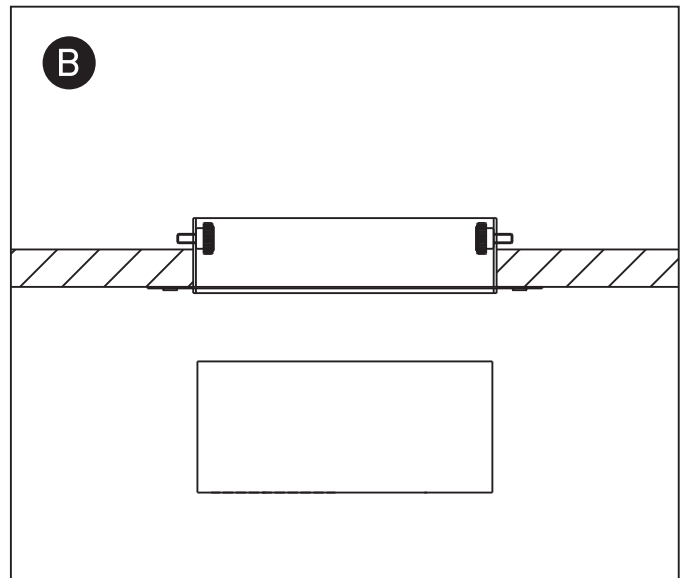

INSTALLATION MANUAL

51020TR

100-240V | MR16 | GU10 | 2x10W | IP20 | Die cast | Trimless | Adjustable

one
LIGHT

Warnings:

1. Make sure that the product is installed properly before connecting to electricity.
2. Do not cover the fitting.
3. Maintenance and installation should only be carried out by a professional electrician.