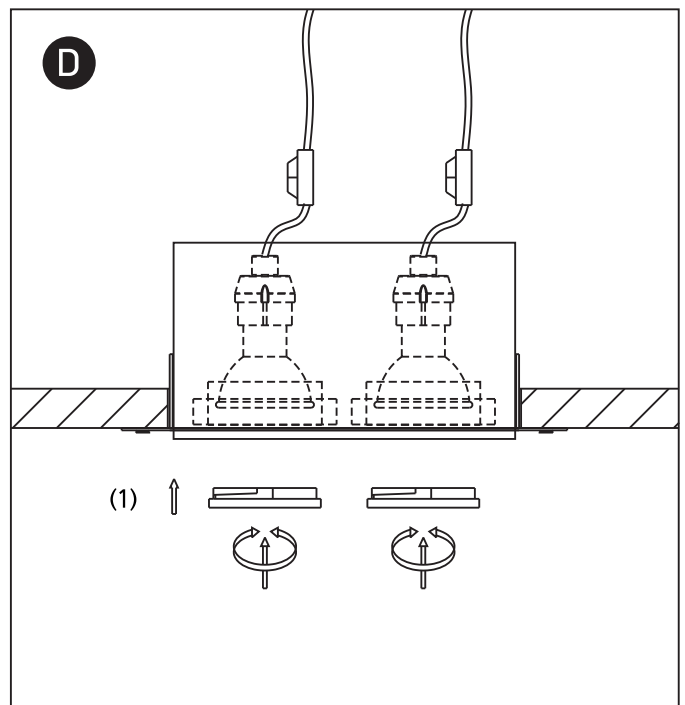

INSTALLATION MANUAL

51020TR

100-240V | MR16 | GU10 | 2x10W | IP20 | Die cast | Trimless | Adjustable

one
LIGHT

Warnings:

1. Make sure that the product is installed properly before connecting to electricity.
2. Do not cover the fitting.
3. Maintenance and installation should only be carried out by a professional electrician.