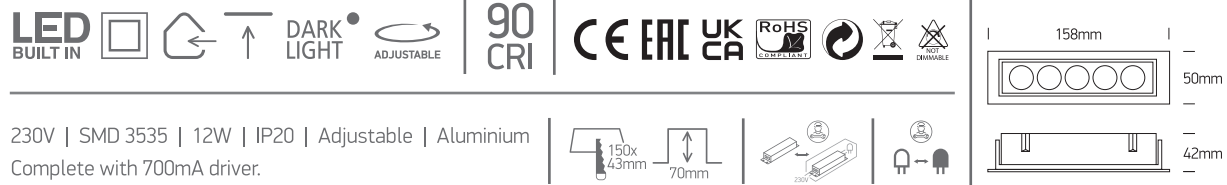

INSTALLATION MANUAL

51012H

Warnings:

1. Make sure that the product is installed properly before connecting to electricity.
2. Do not cover the fitting.
3. Maintenance and installation should only be carried out by a professional electrician.